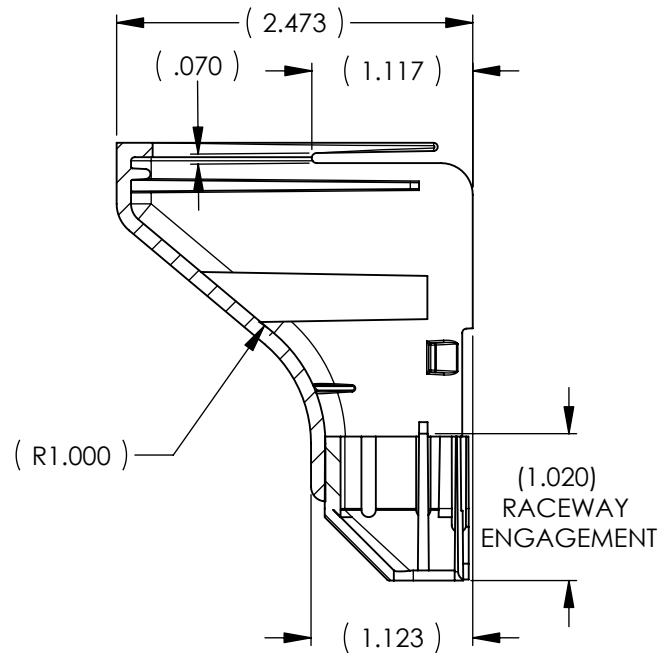

TSR3-50C
CEILING DROP COVER

TSR2-12
1 3/4" TO 3/4" REDUCER

SECTION A-A

PART NO. DESCRIPTION

TSR1 __-50

COLOR:
I = IVORY
FW = OFFICE WHITE
W = WHITE
(FOR OTHER COLORS
CONTACT FACTORY)

NOTE:
1. THIS ASSEMBLY MATES WITH
(1) TSR1 RACEWAY

D
I
M
E
N
S
I
O
N
S

T O L E R A N C E S	.xxxx = ±.0005
	.xxx = ±.005
	.xx = ±.01
	.x = ±.03
	∠ = ±0.5°
unless otherwise specified	
units	inches

P
A
R
T

number	TSR1 __-50	phase	PRODUCTION
name	TSR1-50 3/4" CEILING DROP		
material	PVC		