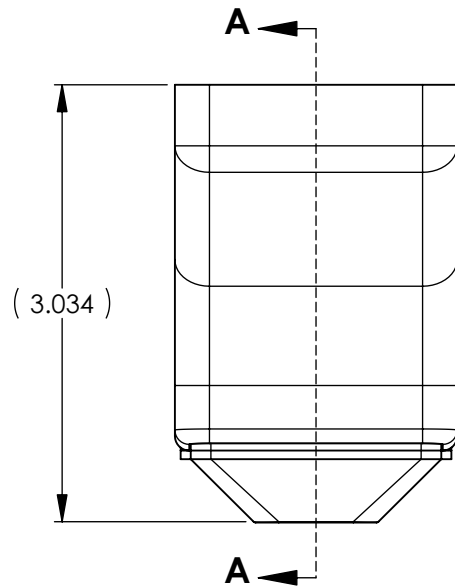

TSR3-50C
CEILING DROP COVER

TSR2-12
1 3/4" TO 3/4" REDUCER

SECTION A-A

PART NO. DESCRIPTION

TSR1 __-50

COLOR:
I = IVORY
FW = OFFICE WHITE
W = WHITE
(FOR OTHER COLORS
CONTACT FACTORY)

NOTE:
1. THIS ASSEMBLY MATES WITH
(1) TSR1 RACEWAY

D
I
M
E
N
S
I
O
N
S

T O L E R A N C E S	.xxxx = ±.0005
	.xxx = ±.005
	.xx = ±.01
	.x = ±.03
	∠ = ±0.5°
unless otherwise specified	
units	inches

P
A
R
T

number	TSR1 __-50	phase	PRODUCTION
name	TSR1-50 3/4" CEILING DROP		
material	PVC		