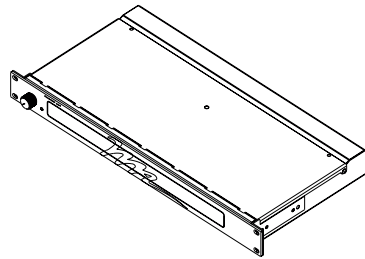

LT-1R

LT-1RA

rear view

specifications:

Rackmount light shall be Middle Atlantic Products model # LT-1RX (X = finish, refer to chart). One rackspace rackmount light shall contain retractable light shelf with LED light bar containing a total of ten white and amber lights for color balance. Rackmount light shall include front mounted dimmer knob (LT-1R only). Hidden dimmer switches to control logo and light brightness on bottom of retractable light shelf (LT-1RA). Light shelf shall extend and light bar shall illuminate automatically when pressed. Rackmount light shall have ball bearing slides for retractable light shelf and shall have a weight capacity of 20 lbs. Rackmount light shall be constructed of 18-gauge steel. Unit shall provide two rear USB style, 5 volt DC output ports for use with optional gooseneck LED light. Rackmount light shall be warranted to be free from defects in material or workmanship under normal use and conditions for a period of 3 years.

A Group brand |  **legrand**

Middle Atlantic Products
middleatlantic.com | middleatlantic.ca

96-01050 / rev c / 5-21-20

LT-1R Series

basic dimensions

all dimensions in inches unless otherwise noted [all dimensions in brackets are in millimeters]

top view

rear view

LT-1R

LT-1RA

front view

front view

LT-1RA and LT-1R
dimmer for light and logo is located
under drawer, ref instruction sheet I-00171

side view