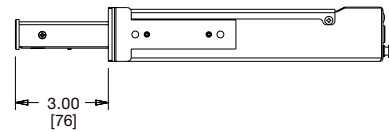

side view

light drawer open

Part #	Finish
LT-1R	flat black powder coat
LT-1RA	black brushed and anodized

what **great systems** are built on.™

A Group brand | **legrand**

Middle Atlantic Products
middleatlantic.com | middleatlantic.ca