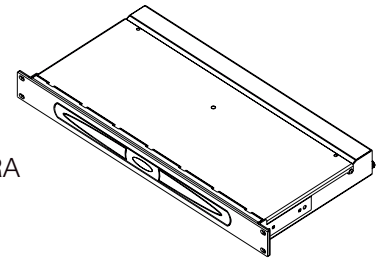

LT-1R

LT-1RA

rear view

specifications:

Rackmount light shall be Middle Atlantic Products model # LT-1RX (X = finish, refer to chart). One rackspace rackmount light shall contain retractable light shelf with LED light bar containing a total of ten white and amber lights for color balance. Rackmount light shall include front mounted dimmer knob (LT-1R only). Hidden dimmer switches to control logo and light brightness on bottom of retractable light shelf (LT-1RA). Light shelf shall extend and light bar shall illuminate automatically when pressed. Rackmount light shall have ball bearing slides for retractable light shelf and shall have a weight capacity of 20 lbs. Rackmount light shall be constructed of 18-gauge steel. Unit shall provide two rear USB style, 5 volt DC output ports for use with optional gooseneck LED light. Rackmount light shall be warranted to be free from defects in material or workmanship under normal use and conditions for a period of 3 years.

A Group brand |  **legrand**

Middle Atlantic Products
middleatlantic.com | middleatlantic.ca

96-01050 / rev c / 5-21-20

LT-1R Series

basic dimensions

all dimensions in inches unless otherwise noted [all dimensions in brackets are in millimeters]

top view

rear view

LT-1R

LT-1RA

front view

front view

LT-1RA and LT-1R
dimmer for light and logo is located
under drawer, ref instruction sheet I-00171

side view