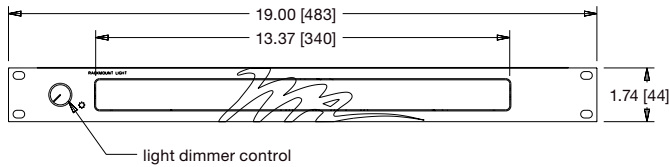

LT-1R

LT-1RA

rear view

specifications:

Rackmount light shall be Middle Atlantic Products model # LT-1RX (X = finish, refer to chart). One rackspace rackmount light shall contain retractable light shelf with LED light bar containing a total of ten white and amber lights for color balance. Rackmount light shall include front mounted dimmer knob (LT-1R only). Hidden dimmer switches to control logo and light brightness on bottom of retractable light shelf (LT-1RA). Light shelf shall extend and light bar shall illuminate automatically when pressed. Rackmount light shall have ball bearing slides for retractable light shelf and shall have a weight capacity of 20 lbs. Rackmount light shall be constructed of 18-gauge steel. Unit shall provide two rear USB style, 5 volt DC output ports for use with optional gooseneck LED light. Rackmount light shall be warranted to be free from defects in material or workmanship under normal use and conditions for a period of 3 years.

top view

rear view

LT-1R

LT-1RA

front view

front view

LT-1RA and LT-1R
dimmer for light and logo is located
under drawer, ref instruction sheet I-00171

side view