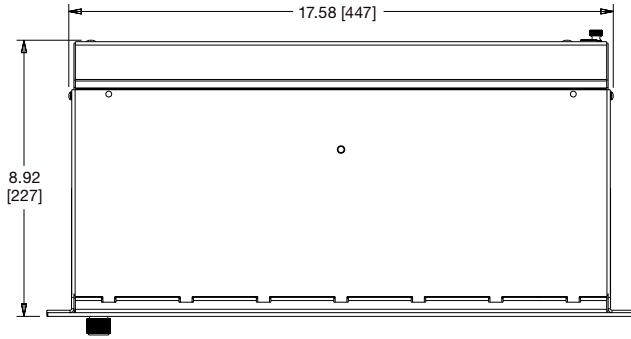

LT-1R

LT-1RA

rear view

specifications:

Rackmount light shall be Middle Atlantic Products model # LT-1RX (X = finish, refer to chart). One rackspace rackmount light shall contain retractable light shelf with LED light bar containing a total of ten white and amber lights for color balance. Rackmount light shall include front mounted dimmer knob (LT-1R only). Hidden dimmer switches to control logo and light brightness on bottom of retractable light shelf (LT-1RA). Light shelf shall extend and light bar shall illuminate automatically when pressed. Rackmount light shall have ball bearing slides for retractable light shelf and shall have a weight capacity of 20 lbs. Rackmount light shall be constructed of 18-gauge steel. Unit shall provide two rear USB style, 5 volt DC output ports for use with optional gooseneck LED light. Rackmount light shall be warranted to be free from defects in material or workmanship under normal use and conditions for a period of 3 years.

A Group brand |  **legrand**

Middle Atlantic Products
middleatlantic.com | middleatlantic.ca

96-01050 / rev c / 5-21-20

LT-1R Series

basic dimensions

all dimensions in inches unless otherwise noted [all dimensions in brackets are in millimeters]

top view

rear view

LT-1R

LT-1RA

front view

front view

LT-1RA and LT-1R
dimmer for light and logo is located
under drawer, ref instruction sheet I-00171

side view