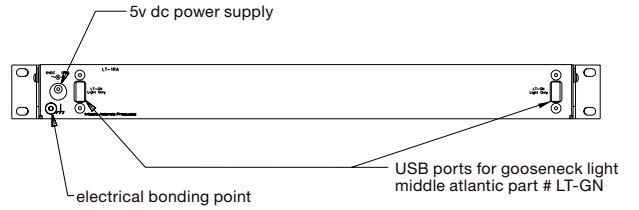

LT-1R Series

basic dimensions

all dimensions in inches unless otherwise noted [all dimensions in brackets are in millimeters]

rear view

LT-1R

LT-1RA and LT-1R
dimmer for light and logo is located
under drawer, ref instruction sheet I-00171

light drawer open

Part #	Finish
LT-1R	flat black powder coat
LT-1RA	black brushed and anodized

what **great systems** are built on.™

A Group brand | **legrand**

Middle Atlantic Products
middleatlantic.com | middleatlantic.ca