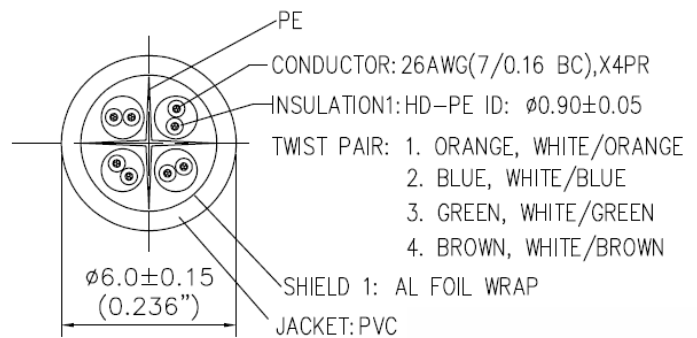

#### CORD INFORMATION

- Cord Lengths US: 1, 2, 3, 4, 5, 6, 7, 8, 9, 10, 12, 14, 15, 20, 25 ft

PIN OUT	
P1	P2
26AWG 1	1 WHITE/ORANGE
26AWG 2	2 ORANGE
26AWG 3	3 WHITE/GREEN
26AWG 6	6 GREEN
26AWG 5	5 WHITE/BLUE
26AWG 4	4 BLUE
26AWG 7	7 WHITE/BROWN
26AWG 8	8 BROWN
 > 1 PAIR	