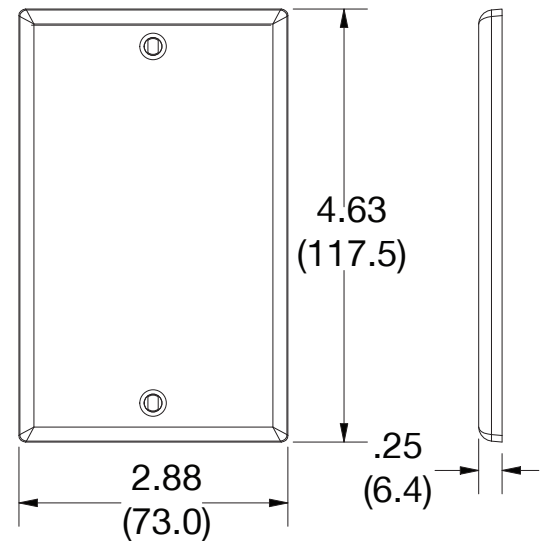

Wallplate Blank Strap Mount 1-Gang

Features

- High-impact, self-extinguishing polycarbonate material
- More rigid; sharp lines and less dimpling
- Smooth satin finish; blends into wall with an optimum finish

Ordering Information

Description	Gang	Color	UPC Number	Catalog Number
Blank box mount, smooth satin finish, for use with cover enclosure	1	Black	883778311277	P14BK

Listings

cULus Listed

Specifications

Material	Polycarbonate thermoplastic
Thickness	.25 (6.4)
Orientation	Orientation
Mounting	Screw
Mounting Screws	Painted steel
Dimensions	4.63 in x 2.88 in x 0.25 in
Flammability	UL 94 V2