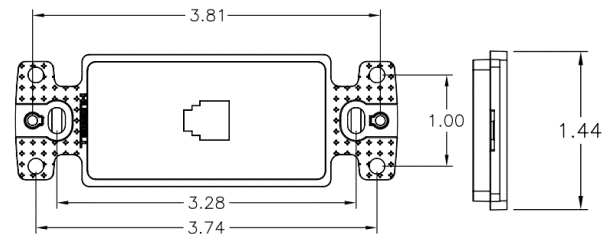

### Ordering Information

| Description  | Color | CatalogNumber | UPC          |
|--|-------|---------------|--------------|
| Molded-In Voice and Data Decorator Frame, One RJ11 Jack, 6P4C, Screw | Ivory | NS770I        | 883778501692 |

### Specifications

|                   |                                     |
|-------------------|-------------------------------------|
| Material          | High-Impact Resistant Thermoplastic |
| Jack              | One RJ11                            |
| Position          | 6                                   |
| Conductors        | 4                                   |
| Termination Style | Screw                               |