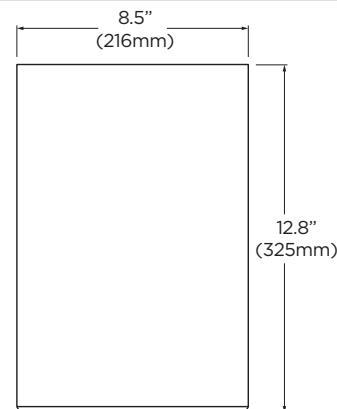

### Dimensions

Unit: inch (mm)

- C2P**  
C2P Integration
- 4K**  
Ultra HD Output
- 2x**   
Two NIC Cards
- DW spectrum**  
IPVMS
- 5YEAR**  
Limited Warranty