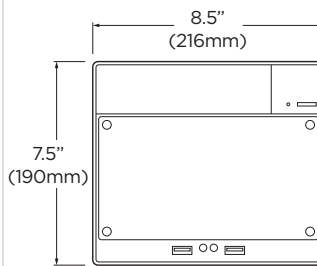

### Dimensions

Unit: inch (mm)

- C2P**  
C2P Integration
- 4K**  
Ultra HD Output
- 2x**   
Two NIC Cards
- DW spectrum**  
IPVMS
- 5YEAR**  
Limited Warranty

## Specifications

Specifications		
Form factor		Desktop / Cube
Operating system		Windows <sup>™</sup> 10
	OS on SSD	240GB SSD
CPU		Intel i7 <sup>®</sup> processor
Memory		16GB
Ethernet port		2x gigabit ethernet ports (RJ45)
Storage	Maximum SSD and HDD	1 x SSD + 2 x SATA HDD
	Outputs	1x VGA, 1x true HD, 1x DP outputs (support for dual display)
Video-out	Video card	Onboard Intel HD Graphics
	Resolution	Max 4096 x 2160
	Pre-loaded VMS software	DW Spectrum <sup>®</sup> IPVMS
Remote clients		Cross platform - Windows <sup>®</sup> , Linux Ubuntu <sup>®</sup> and Mac <sup>®</sup>
Mobile apps		iOS <sup>®</sup> and Android
Keyboard & mouse		Included
Power supply		300W**
Operating temperature and humidity		41°F-104°F (5°C-40°C)
Operating humidity		20-90% RH
Dimension (WxDxH)		8.5" x 12.8" x 7.5" (215.9 x 325.1 x 190.5 mm)
Warranty		5 year limited