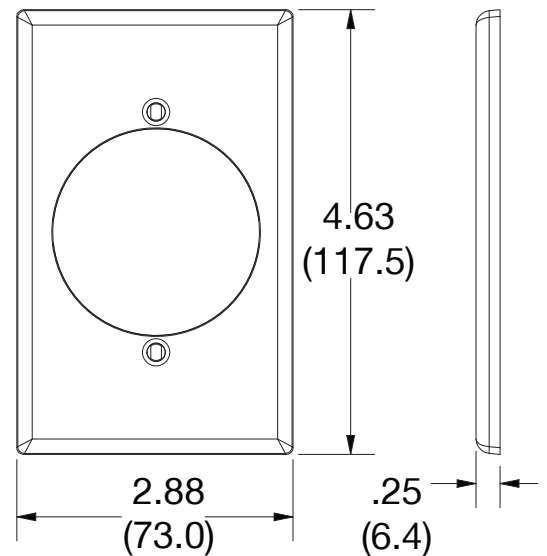

Wallplate 2.15" Opening 1-Gang

Features

- High-impact, self-extinguishing polycarbonate material
- More rigid; sharp lines and less dimpling
- Smooth satin finish; blends into wall with an optimum finish

Ordering Information

Description	Gang	Color	UPC Number	Catalog Number
Wallplate with 2.15" opening smooth satin finish, For use with power outlet	1	Brown	883778312786	P724

Listings

cULus Listed

Specifications

Material	Polycarbonate thermoplastic
Thickness	.25 (6.4)
Orientation	Orientation
Mounting	Screw
Mounting Screws	Painted steel
Dimensions	4.63 in x 2.88 in x 0.25 in
Flammability	UL 94 V2

Dimensions in Inches (mm)