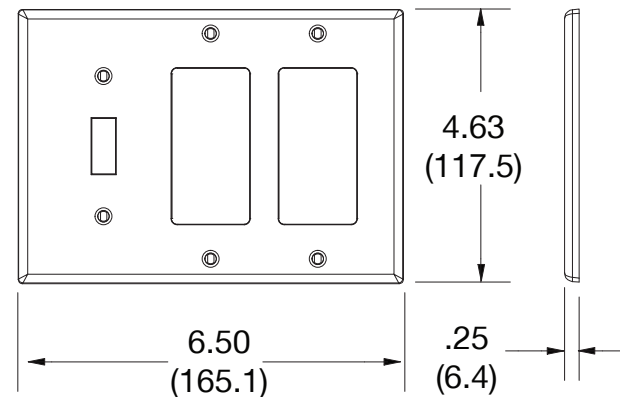

Wallplate Toggle Switch and Decorator 3-Gang

Features

- High-impact, self-extinguishing polycarbonate material
- More rigid; sharp lines and less dimpling
- Smooth satin finish; blends into wall with an optimum finish

Ordering Information

Description	Gang	Color	UPC Number	Catalog Number
Toggle and receptacle, smooth satin finish, for use with 1 toggle switch and 2 decorator devices	3	Black	883778315718	P1262BK

Listings

cULus Listed

Specifications

Material	Polycarbonate thermoplastic
Thickness	.25 (6.4)
Orientation	Orientation
Mounting	Screw
Mounting Screws	Painted steel
Dimensions	4.63 in x 6.50 in x 0.25 in
Flammability	UL 94 V2

Dimensions in Inches (mm)

Bryant Electric • An affiliate of Hubbell Incorporated (Delaware) • 40 Waterview Drive • Shelton, CT 06484
Phone (800) 323-2792 • Specifications subject to change without notice