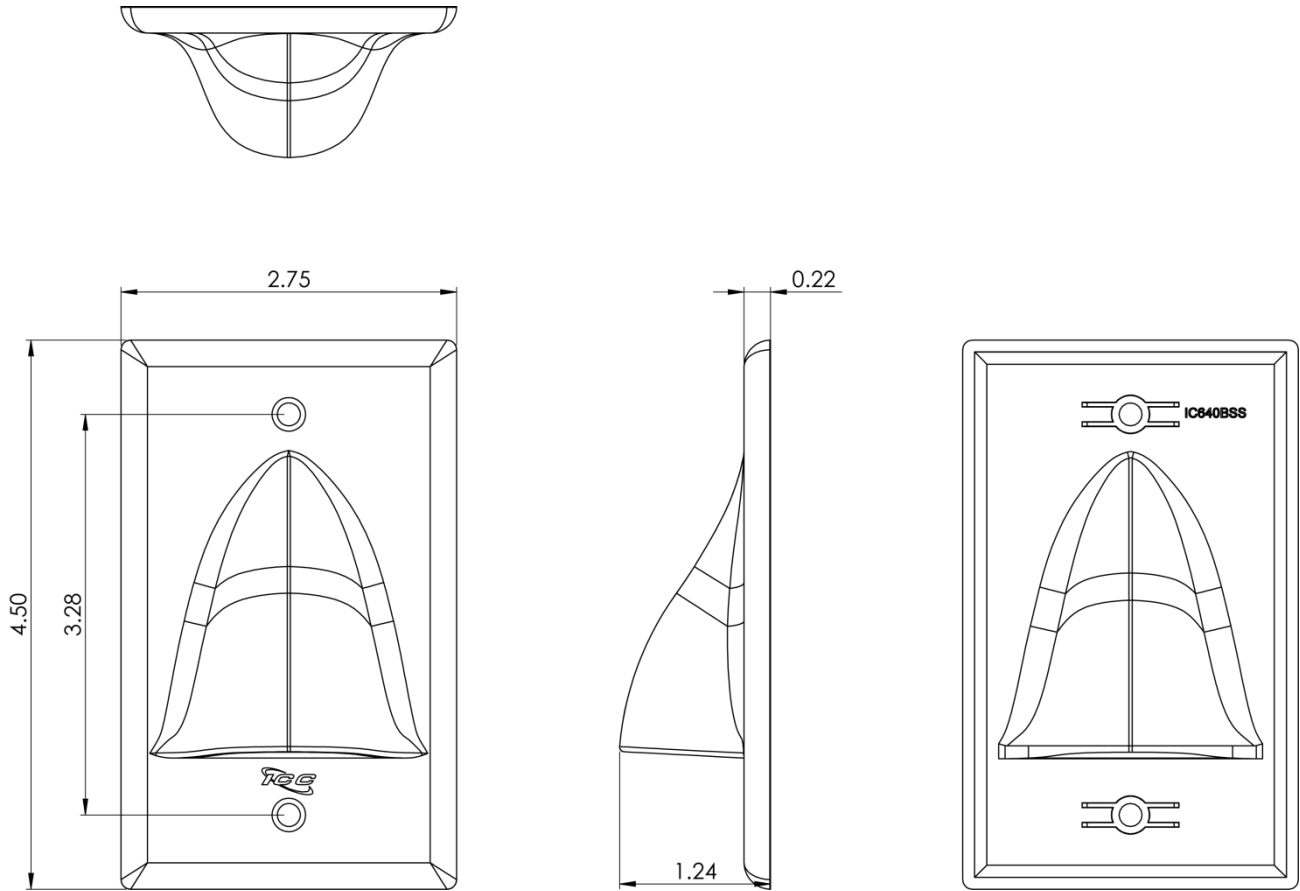

Single Gang Bulk Nose Faceplate

Package Includes:

- A. Single Gang Bulk Nose Faceplate, **1 Piece**
- B. #6-32 x 3/4" Oval Head, Countersink, Deep Slotted Drive, Machine Screw, **2 Pieces**

Features and Benefits

- Configured to fit standard single gang outlet box
- Designed to accommodate cables use in residential and commercial applications
- Rugged and durable construction
- Glossy finish
- Available in Ivory and White

Specifications

- Material: ABS, UL94V-0
- Finish: Texture
- Color: XX: IV-Ivory, WH-White