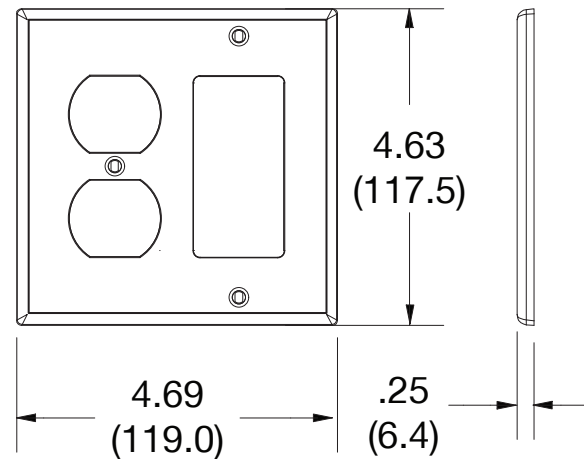

Wallplate Duplex and Decorator 2-Gang

Features

- High-impact, self-extinguishing polycarbonate material
- More rigid; sharp lines and less dimpling
- Smooth satin finish; blends into wall with an optimum finish

Ordering Information

Description	Gang	Color	UPC Number	Catalog Number
Duplex and decorator wallplate, smooth satin finish, for use with 1 duplex receptacle and 1 decorator device	2	Gray	883778313042	P826GY

Listings

cULus Listed

Specifications

Material	Polycarbonate thermoplastic
Thickness	.25 (6.4)
Orientation	Orientation
Mounting	Screw
Mounting Screws	Painted steel
Dimensions	4.63 in x 4.69 in x 0.25 in
Flammability	UL 94 V2

Dimensions in Inches (mm)

Bryant Electric • An affiliate of Hubbell Incorporated (Delaware) • 40 Waterview Drive • Shelton, CT 06484
Phone (800) 323-2792 • Specifications subject to change without notice