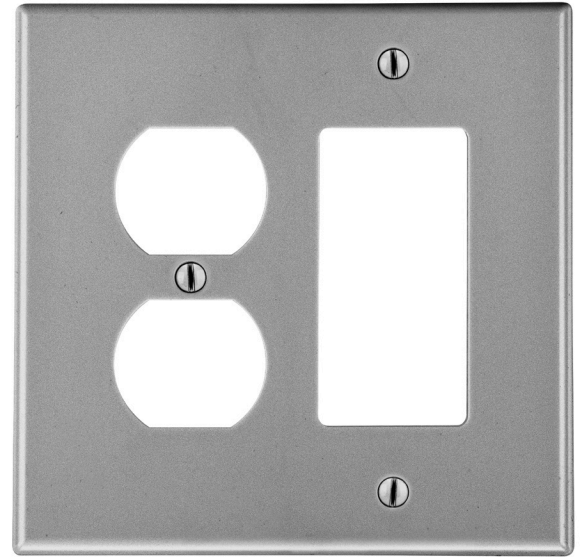

Wallplate Duplex and Decorator 2-Gang

Features

- High-impact, self-extinguishing polycarbonate material
- More rigid; sharp lines and less dimpling
- Smooth satin finish; blends into wall with an optimum finish

Ordering Information

Description	Gang	Color	UPC Number	Catalog Number
Duplex and decorator wallplate, smooth satin finish, for use with 1 duplex receptacle and 1 decorator device	2	Gray	883778313042	P826GY

Listings

cULus Listed

Specifications

Material	Polycarbonate thermoplastic
Thickness	.25 (6.4)
Orientation	Orientation
Mounting	Screw
Mounting Screws	Painted steel
Dimensions	4.63 in x 4.69 in x 0.25 in
Flammability	UL 94 V2