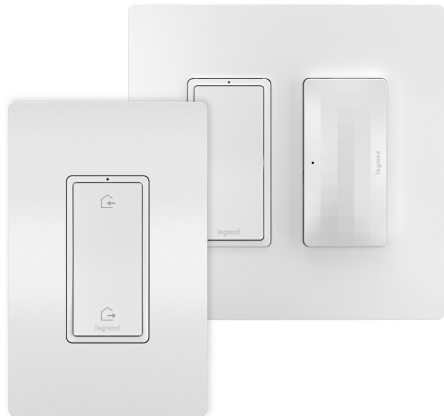

radiant Collection
radiant® Smart Switch With Netatmo Starter Kit, White
Part No. WNRH10KITWH

The smartest way to take control of lights and power, optimized for larger homes. Smart Lighting lets you set the exact lighting you need, from anywhere, adding safety and convenience to your home. And delivering it all with unprecedented range and reliability, radiant® with Netatmo leverages leading Netatmo technology to provide an ideal solution for larger homes with many smart products. Start with the Smart Gateway to establish a robust and dedicated mesh network, then add smart switches, dimmers and outlets to build a solution that perfectly fits a home's unique space and needs. Options include wireless smart switches and dimmers for easily adding 3-way control.

Features & Benefits

- The foundation of a radiant with Netatmo solution, the in-wall Gateway easily replaces an existing switch or outlet to provide a discreet hub for a home's smart lighting control
  - Ensures ultra-reliable performance through a robust and dedicated mesh-network
- Enables control of a home's smart lighting solutions through the Legrand Home + Control app, allowing for easy scheduling, the creation of groups, setting scenes, managing energy usage and more
  - Compatible with other smart products through Amazon Alexa, Google Assistant and Apple HomeKit, as well as with home automation systems
- Flexibly fits a home's unique needs with a variety of supported smart switches, dimmers and outlets, including wireless switches and dimmers
  - Compatible with all radiant® with Netatmo and adorne® with Netatmo smart devices
- Installs easily in place of an existing single-pole switch or dimmer (neutral wire required). For easy 3-way control, pair with a Wireless Smart Switch with Netatmo
  - Flexibly fits a home's unique needs with a variety of supported smart switches, dimmers and outlets, including wireless switches and dimmers
- Available color options include White, Light Almond and Nickel
  - Screwless Wall Plate included. Coordinate with other designer switches and outlets available from the radiant® Collection for a cohesive, sophisticated look
- Includes Smart Gateway

Specifications

General Info

Product Line	Pass & Seymour	Color	White
Finish	Matte	UPC Number	785007276930
Country Of Origin	China	Features	Smart Lighting, With Netatmo