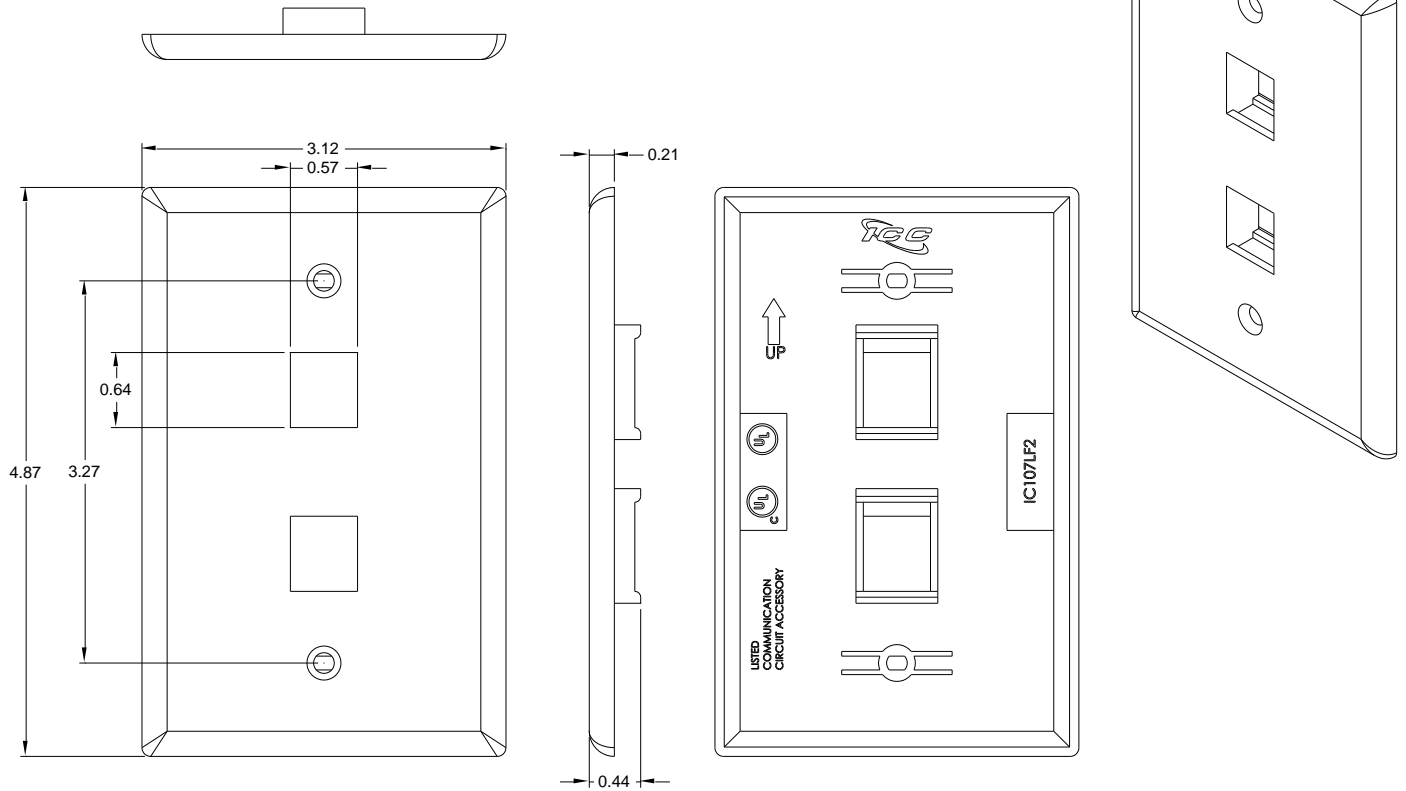

2-Port Single Gang Oversized Faceplate

Package Includes:

- A. 2-Port Single Gang Oversized Faceplate, **1 Piece**
- B. #6-32 x 3/4" Oval Head, Countersink, Deep Slotted Drive, Machine Screw, **2 Pieces**

Features and Benefits

- Configured to fit standard single gang outlet box
- Designed to support the distribution of voice, data, and other communication needs to the work area for commercial or residential applications
- Rugged and durable construction
- Designed to help cover uneven and jagged drywall cuts
- Accommodates a wide variety of easy to snap-in modules, providing configuration flexibility
- Accepts all IC107 modules
- ANSI/TIA-568-C and UL 1863 compliant