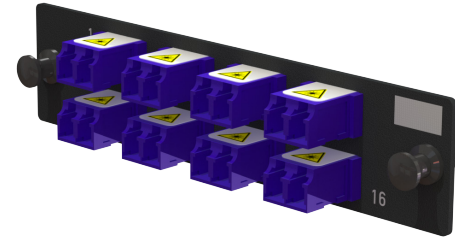

DATA SHEET

Q-Series Keyed Front Non Keyed Rear OFP Adapter Panel, 8 LC Duplex Adapters, 16 Fibers

Overview

The Keyed 16-fiber OFP Adapter Panels are designed to be used with a Fiber Enclosure to support LC Duplex adapters. This adapter panel offers 8 LC Duplex adapters and is equipped with plunger and grommet fasteners to hold the panels securely in place and support efficient installations. Keyed connectivity solutions offer users security and network segregation to match cords to the proper channels during installation.

Features

- **Keyed LC:** Control access to networks preventing non keyed LC connectors from being inserted
- **Adapter panel is front removable:** Ideal for simple moves, adds, and changes
- **Uses plunger/grommet fastener:** Holds adapter panels securely in place
- **Ceramic Insert:** Minimizes insertion loss

DATA SHEET

Q-Series Keyed Front Non Keyed Rear OFP Adapter Panel, 8 LC Duplex Adapters, 16 Fibers

General Information

- Color:
 - OFP-LCD16YC-A (Rose)
 - OFP-LCD16YC-B (White)
 - OFP-LCD16YC-C (Yellow)
 - OFP-LCD16YC-D (Red)
 - OFP-LCD16YC-E (Orange)
 - OFP-LCD16YC-F (Violet)
 - OFP-LCD16YC-G (Gray)
 - OFP-LCD16YC-H (Blue)
 - OFP-LCD16YC-J (Brown)
 - OFP-LCD16YC-K (Aqua)
 - OFP-LCD16YC-L (Magenta)
 - OFP-LCD16YC-M (Green)
 - OFP-LCD16YC-U (Black)
- Installation: Q-Series Fiber Enclosure
- Typical Application: N/A
- Connection Type: Keyed Front Non Keyed Rear LC
- Number of Ports: 8
- Type: Keyed Fiber Adapter Panel
- Dust Covers: Yes