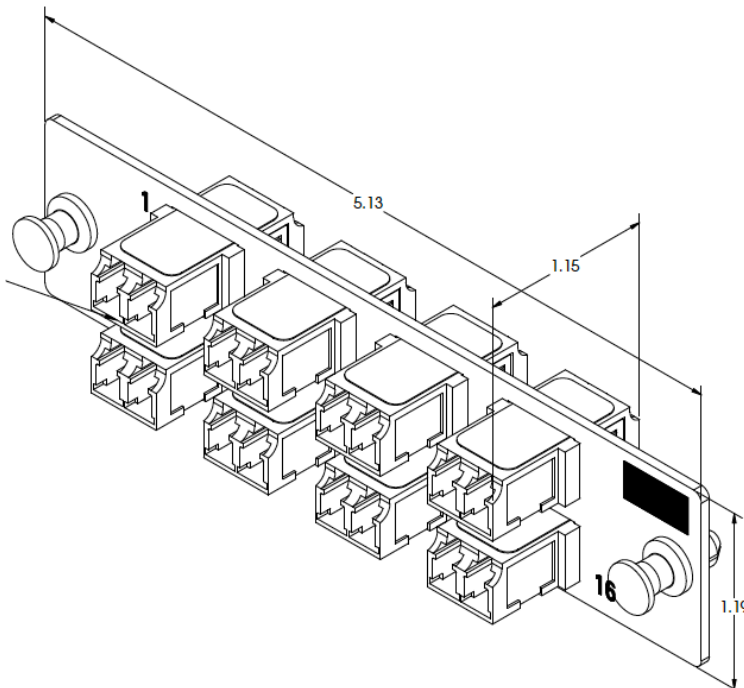

Listing Agencies/Third Party Certifications

- RoHS: Yes

Technical Information

- Connection Method: N/A
- Fiber Capacity: 16
- Polish: N/A
- Ceramic Alignment Sleeves: Yes
- TIA/EIA 604-10 Compliant: Yes
- TIA 455-21 Compliant: 500 mating cycles

Dimensions

- Depth (Metric): 29.21 mm
- Depth (US): 1.15 in
- Height (Metric): 30.22 mm
- Height (US): 1.19 in
- Width (Metric): 130.30 mm
- Width (US): 5.13 in

Legrand, North and Central America

60 Woodlawn Street
West Hartford, CT 06110
1.877.BY.LEGRAND (295.3472)
www.legrand.us