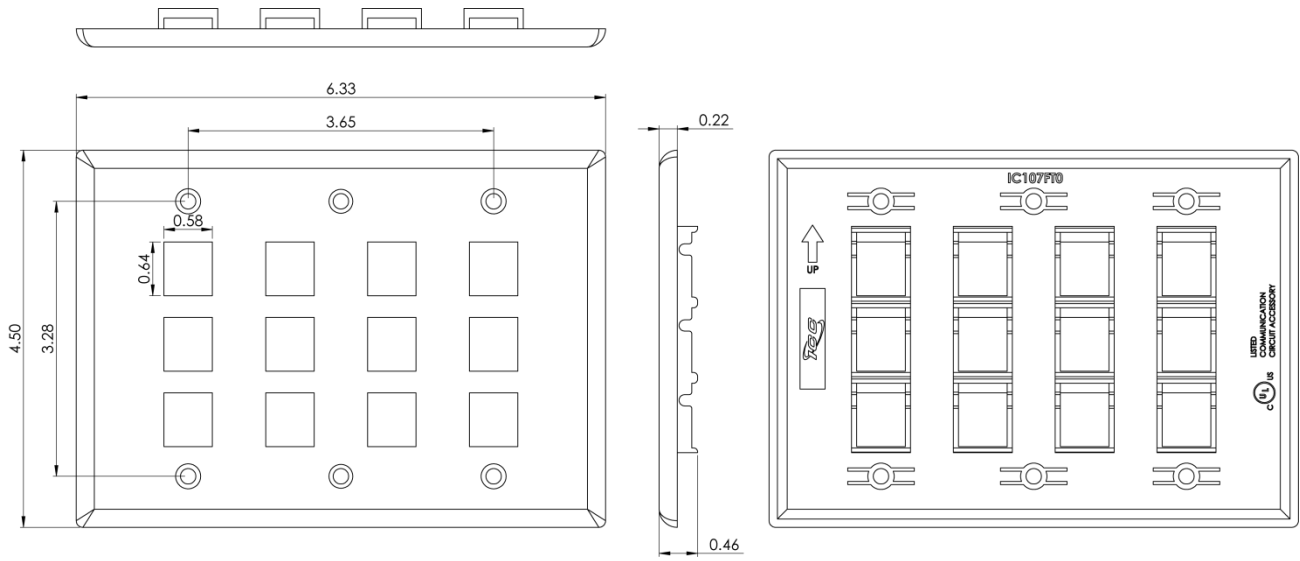

12-Port Triple Gang Flat Faceplate

Package Includes:

- A. 12-Port Triple Gang Flat Faceplate, **1 Piece**
- B. #6-32 x 3/4" Oval Head, Countersink, Deep Slotted Drive, Machine Screw, **6 Pieces**

Features and Benefits

- Configured to fit standard triple gang outlet box
- Designed to support the distribution of voice, data, and other communication needs to the work area for commercial or residential applications
- Rugged and durable construction
- Accommodates a wide variety of easy to snap-in modules, providing configuration flexibility
- Accepts all IC107 modules
- ANSI/TIA-568-C and UL 1863 compliant
- Available in Gray, Ivory, and White