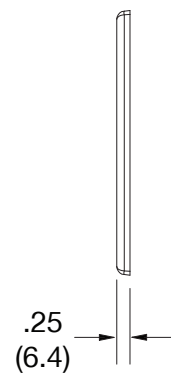

Mid-Size Wallplate Decorator 3-Gang

Features

- High-impact, self-extinguishing polycarbonate material
- More rigid; sharp lines and less dimpling
- Smooth satin finish; blends into wall with an optimum finish

Ordering Information

Description	Gang	Color	UPC Number	Catalog Number
Mid-size toggle and decorator wallplate, smooth satin finish, for use with 1 decorator device and 2 toggle switches	3	Black	883778313677	PJ226BK

Listings

cULus Listed

Specifications

Material	Polycarbonate thermoplastic
Thickness	.25 (6.4)
Orientation	Orientation
Mounting	Screw
Mounting Screws	Painted steel
Dimensions	4.88 in x 6.75 in x 0.25 in
Flammability	UL 94 V2

Dimensions in Inches (mm)

Bryant Electric • An affiliate of Hubbell Incorporated (Delaware) • 40 Waterview Drive • Shelton, CT 06484
Phone (800) 323-2792 • Specifications subject to change without notice