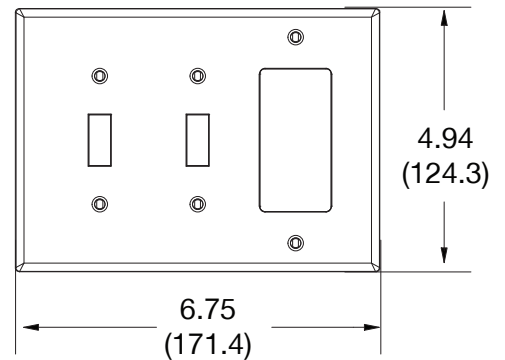

Ordering Information

Description	Gang	Color	UPC Number	Catalog Number
Mid-size toggle and decorator wallplate, smooth satin finish, for use with 1 decorator device and 2 toggle switches	3	Black	883778313677	PJ226BK

Listings

cULus Listed

Specifications

Material	Polycarbonate thermoplastic
Thickness	.25 (6.4)
Orientation	Orientation
Mounting	Screw
Mounting Screws	Painted steel
Dimensions	4.88 in x 6.75 in x 0.25 in
Flammability	UL 94 V2

Dimensions in Inches (mm)

Bryant Electric • An affiliate of Hubbell Incorporated (Delaware) • 40 Waterview Drive • Shelton, CT 06484
Phone (800) 323-2792 • Specifications subject to change without notice