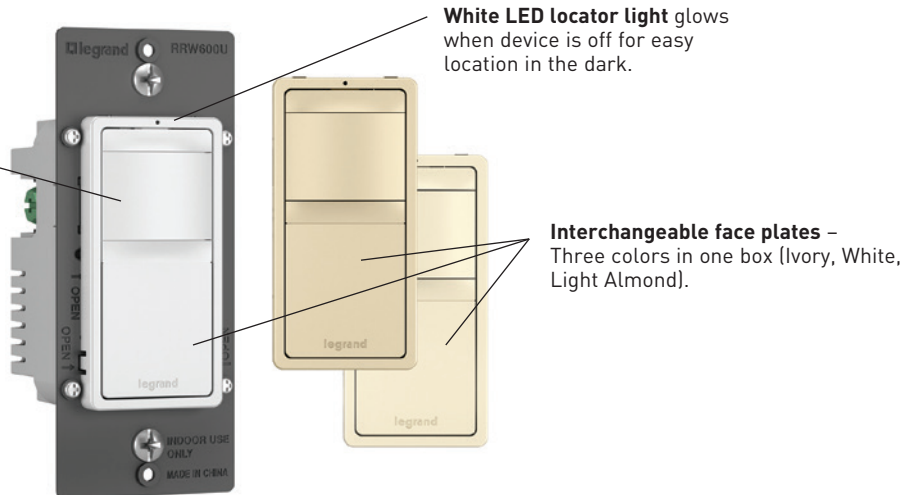

A simple sensor solution to save energy.

RRW600UTC, RRW600VTC

Ideal for bathrooms, laundry rooms or mudrooms, garages and more, radiant® Occupancy/Vacancy Sensors offer energy savings by automatically turning lights off when a room has been vacant for a period of time. The RRW600UTC will automatically turn on the light or a fan when someone enters a room and can be optionally configured as a vacancy sensor (Manual-ON), while the RRW600VTC is a vacancy sensor only (Manual-ON) in compliance with Title 24. No neutral is required for installation. These sensors come with three interchangeable face plates, and now as part of the radiant collection, offer a better fit, form and finish.

Features & Benefits

Lighted switch for visibility in darkened rooms.

Low-profile styling with uniform color-matched lens and device.

White LED locator light glows when device is off for easy location in the dark.

Interchangeable face plates – Three colors in one box (Ivory, White, Light Almond).

RRW600UTC

- Part of the radiant® collection.
- Replaces a standard light or fan single pole switch.
- RRW600UTC features Auto ON/Auto OFF and can be configured to be Manual ON.
- RRW600VTC is Title 24 compliant.

- RRW600UTC features adjustable time delay of 30 seconds to 30 minutes – others have fixed 30-minute time delay, no adjustment necessary.
- Coverage: 180°, max. 600 sq. ft. (56 sq. m.).
- Supports multiple sensors (multi-location)