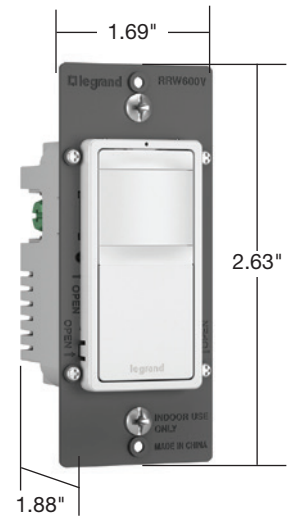

Mechanical

Terminal Accommodation	#16 AWG wire leads for circuit termination and ground lug
------------------------	---

Environmental

Application	Indoor Use Only
-------------	-----------------

Materials

Enclosure Material	Polycarbonate
--------------------	---------------

RRW600VTC

Warranty

5 Year

Ordering Information

Single Pole Vacancy Sensors

CATALOG NUMBER	DESCRIPTION	VOLTAGE	LOAD	AUTO ON	MANUAL ON	SELECTABLE AUTO/MAN. ON	COLOR
RRW600VTC	No neutral required, ideal for bedrooms and baths. Comes with three interchangeable face colors.	120VAC 60Hz	0-600W All	No	Yes	No	Ivory White Light Almond