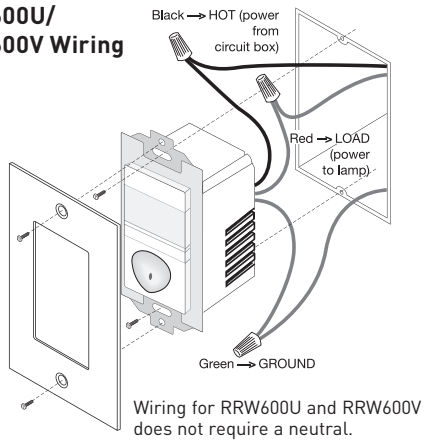

Ordering Information

Single Pole Vacancy Sensors

CATALOG NUMBER	DESCRIPTION	VOLTAGE	LOAD	AUTO ON	MANUAL ON	SELECTABLE AUTO/MAN. ON	COLOR
RRW600VTC	No neutral required, ideal for bedrooms and baths. Comes with three interchangeable face colors.	120VAC 60Hz	0-600W All	No	Yes	No	Ivory White Light Almond

Single Pole Occupancy Sensors

RRW600UTC	No neutral required, ideal for bedrooms and baths. Comes with three interchangeable face colors.	120VAC 60Hz	0-600W All	Yes	Yes	Yes	Ivory White Light Almond

RRW600U/ RRW600V Wiring