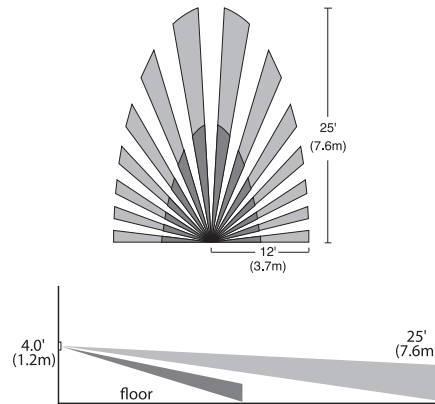

Ordering Information

Single Pole Vacancy Sensors

CATALOG NUMBER	DESCRIPTION	VOLTAGE	LOAD	AUTO ON	MANUAL ON	SELECTABLE AUTO/MAN. ON	COLOR
RRW600VTC	No neutral required, ideal for bedrooms and baths. Comes with three interchangeable face colors.	120VAC 60Hz	0-600W All	No	Yes	No	Ivory White Light Almond

Single Pole Occupancy Sensors

RRW600UTC	No neutral required, ideal for bedrooms and baths. Comes with three interchangeable face colors.	120VAC 60Hz	0-600W All	Yes	Yes	Yes	Ivory White Light Almond

RRW600U/ RRW600V Wiring

Coverage