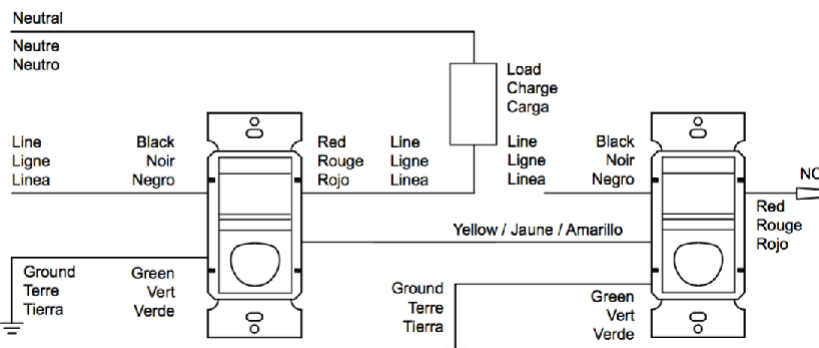

Ordering Information

Single Pole Vacancy Sensors

CATALOG NUMBER	DESCRIPTION	VOLTAGE	LOAD	AUTO ON	MANUAL ON	SELECTABLE AUTO/MAN. ON	COLOR
RRW600VTC	No neutral required, ideal for bedrooms and baths. Comes with three interchangeable face colors.	120VAC 60Hz	0-600W All	No	Yes	No	Ivory White Light Almond

Single Pole Occupancy Sensors

RRW600UTC	No neutral required, ideal for bedrooms and baths. Comes with three interchangeable face colors.	120VAC 60Hz	0-600W All	Yes	Yes	Yes	Ivory White Light Almond

RRW600U/ RRW600V Wiring

Coverage