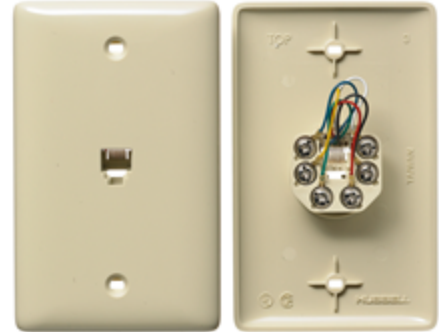

netSELECT
Wallplates
Molded-In Plate for Voice, 1-Gang

HUBBELL

Features

- High Impact-Resistant Thermoplastic Construction
- Convenient Screw Down Terminals
- Plate Profile, Color, and Surface Finish Match Hubbell Electrical Wallplates
- Aesthetically Pleasing, Molded-In Appearance

Ordering Information

Description	Color	CatalogNumber	UPC
Molded-In Plates for Voice, Standard Size, 1-Gang, One RJ11 Jack, 6P6C, Screw	Ivory	NS732I	883778501364

Listings

UL Listed
CSA Certified
Meets FCC Part 68

Specifications

Material	High-Impact Resistant Thermoplastic
Position	6
Conductors	4
Termination Style	Screw

Online Resources

eCatalog