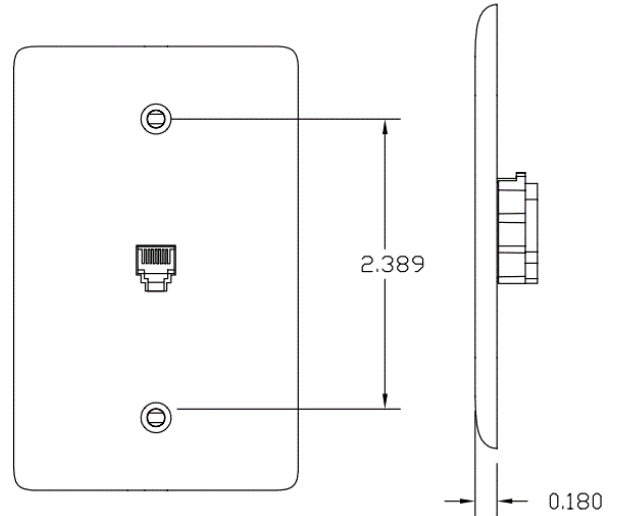

Ordering Information

Description	Color	CatalogNumber	UPC
Molded-In Plates for Voice, Standard Size, 1-Gang, One RJ11 Jack, 6P6C, Screw	Ivory	NS732I	883778501364

Listings

UL Listed
CSA Certified
Meets FCC Part 68

Specifications

Material	High-Impact Resistant Thermoplastic
Position	6
Conductors	4
Termination Style	Screw

Online Resources

eCatalog