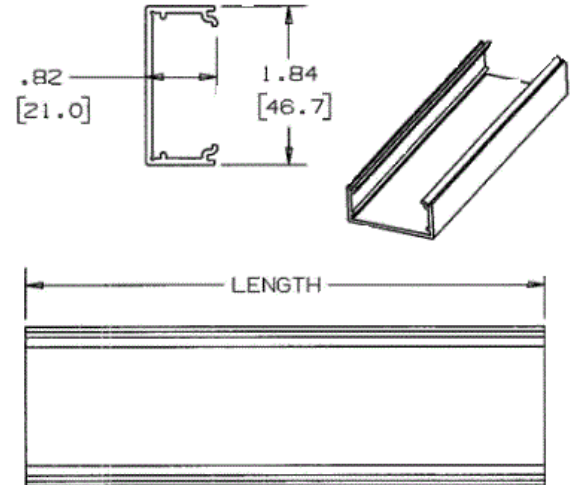

Raceway
Aluminum Raceway
HBLALU2000 Series Base

HUBBELL

Features

- Single channel aluminum raceway
- 10 Feet
- Satin anodized finish
- Resists oxidation, corrosion and fading
- Can be installed as recessed or surface mounted

Ordering Information

Description	Material	UPC Number	Catalog Number
Base	Anodized Aluminum	783585110554	HBLALU2000B10

Listings

UL Listed
CSA Certified

Specifications

Height	0.82"
Width	1.84"
Length	10'

Online Resources