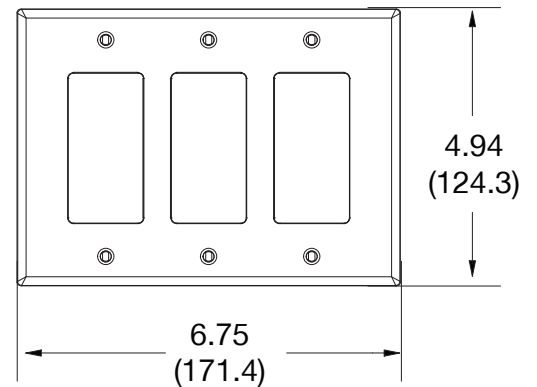

Mid-Size Wallplate Decorator 3-Gang

Features

- High-impact, self-extinguishing polycarbonate material
- More rigid; sharp lines and less dimpling
- Smooth satin finish; blends into wall with an optimum finish

Ordering Information

Description	Gang	Color	UPC Number	Catalog Number
Mid-size decorator wallplate, smooth satin finish, for use 3 decorator devices	3	Gray	883778313868	PJ263GY

Listings

cULus Listed

Specifications

Material	Polycarbonate thermoplastic
Thickness	.25 (6.4)
Orientation	Orientation
Mounting	Screw
Mounting Screws	Painted steel
Dimensions	4.88 in x 6.75 in x 0.25 in
Flammability	UL 94 V2

Dimensions in Inches (mm)