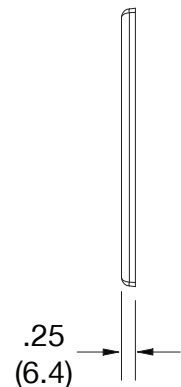

Mid-Size Wallplate Decorator 3-Gang

Features

- High-impact, self-extinguishing polycarbonate material
- More rigid; sharp lines and less dimpling
- Smooth satin finish; blends into wall with an optimum finish

Ordering Information

Description	Gang	Color	UPC Number	Catalog Number
Mid-size decorator wallplate, smooth satin finish, for use 3 decorator devices	3	Gray	883778313868	PJ263GY

Listings

cULus Listed

Specifications

Material	Polycarbonate thermoplastic
Thickness	.25 (6.4)
Orientation	Orientation
Mounting	Screw
Mounting Screws	Painted steel
Dimensions	4.88 in x 6.75 in x 0.25 in
Flammability	UL 94 V2

Dimensions in Inches (mm)