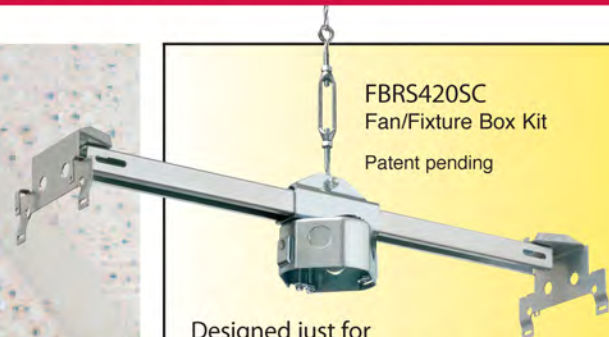

# Fan/Fixture Box Kit for Suspended Ceilings

Lower Installed Cost • Heavy-duty Plated Steel

FBR5420SC  
Fan/Fixture Box Kit  
Patent pending

Designed just for mounting a fan or fixture on a suspended ceiling grid, Arlington's FBR5420SC fan/fixture box kit saves money, and 30 minutes of installation time!

The box/bracket assembly ships with box mounted firmly on-center. There's no need to adjust the box or bracket if the box is installed in the center of a ceiling grid.

There are no parts to lose! FBR5420SC ships fully assembled. Installation screws ship parked in place.