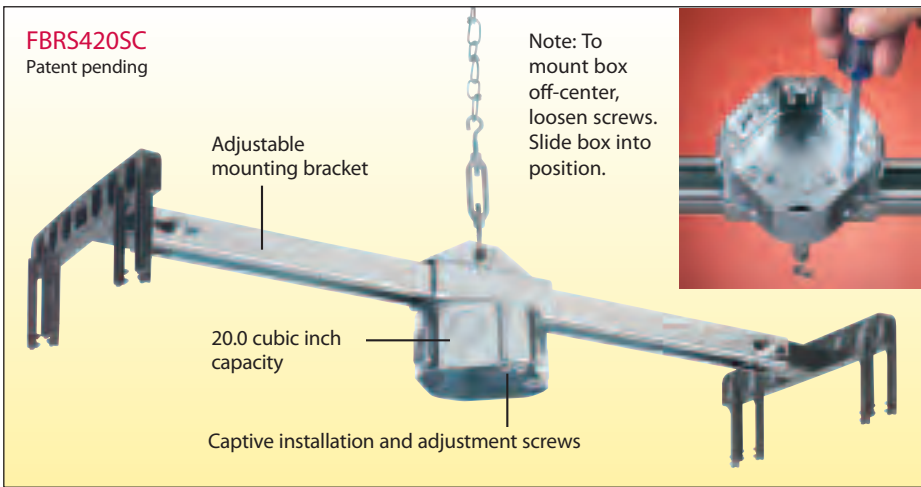

The box/bracket assembly ships with box mounted firmly on-center. There's no need to adjust the box or bracket if the box is installed in the center of a ceiling grid.

There are no parts to lose! FBR5420SC ships fully assembled. Installation screws ship parked in place.

- 2" deep, 20.0 cubic inch box
- Meets new UL standards
- UL rating: 70 lb fan or fixture  
CSA: Acceptable for fan support

**Arlington**  
1 Stauffer Industrial Park  
Scranton, PA 18517  
**800/233.4717**  
**Fax 570/562.0646**  
www.aifittings.com

Catalog Number	UPC/DEI/NAED Mfg. #018997	Description	Box	Unit Pkg	Std Pkg
FBR5420SC	75300	Fan/Fixture Box Kit for Suspended Ceiling	2" deep 20.0 cubic in.	1	5

Kit includes box/bracket assembly with turnbuckle, 12' heavy-duty chain, and (2) "5" hooks.

# Fan/Fixture Box Kit for Suspended Ceilings

**Ships Fully Assembled • Fully Adjustable Mounting Bracket**

Kit includes box/bracket assembly with turnbuckle, 12' heavy-duty chain, and (2) "S" hooks.

1 Cut a 4-1/16" diameter hole in the center of a 24" ceiling tile.