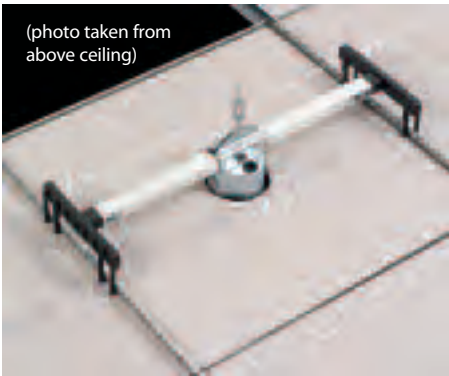

Catalog Number	UPC/DEI/NAED Mfg. #018997	Description	Box	Unit Pkg	Std Pkg
FBR5420SC	75300	Fan/Fixture Box Kit for Suspended Ceiling	2" deep 20.0 cubic in.	1	5

Kit includes box/bracket assembly with turnbuckle, 12' heavy-duty chain, and (2) "5" hooks.

# Fan/Fixture Box Kit for Suspended Ceilings

**Ships Fully Assembled • Fully Adjustable Mounting Bracket**

Kit includes box/bracket assembly with turnbuckle, 12' heavy-duty chain, and (2) "S" hooks.

1 Cut a 4-1/16" diameter hole in the center of a 24" ceiling tile.