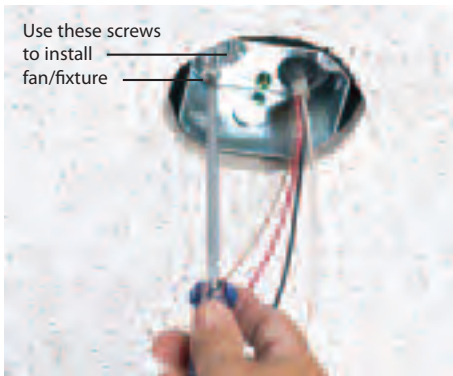

# Fan/Fixture Box Kit for Suspended Ceilings

**Ships Fully Assembled • Fully Adjustable Mounting Bracket**

Kit includes box/bracket assembly with turnbuckle, 12' heavy-duty chain, and (2) "S" hooks.

1 Cut a 4-1/16" diameter hole in the center of a 24" ceiling tile.

2 Place box over hole. Snap plastic ends of support bar over the ceiling grid (tees).

3 Use the "S" hooks provided to attach chain to turnbuckle, and chain to the overhead support. Use turnbuckle to apply tension to the chain, so it supports the weight of fan.

4 Remove captive screws (shown above). Use them to install the fan or fixture per manufacturer's specifications, NEC and all local electrical codes.

Cable pulled through installed NM cable connector.

**Arlington**  
 1 Stauffer Industrial Park  
 Scranton, PA 18517  
**800/233.4717**  
**Fax 570/562.0646**  
[www.aifittings.com](http://www.aifittings.com)