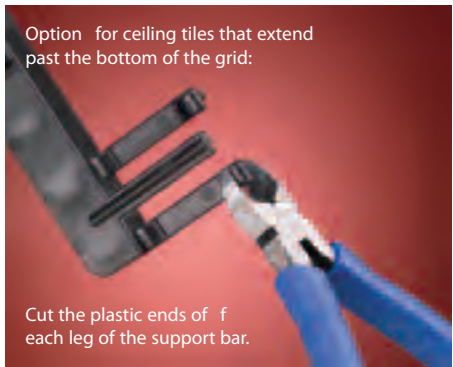

2 Place box over hole. Snap plastic ends of support bar over the ceiling grid (tees).

3 Use the "S" hooks provided to attach chain to turnbuckle, and chain to the overhead support. Use turnbuckle to apply tension to the chain, so it supports the weight of fan.

4 Remove captive screws (shown above). Use them to install the fan or fixture per manufacturer's specifications, NEC and all local electrical codes.

Cable pulled through installed NM cable connector.

**Arlington**  
 1 Stauffer Industrial Park  
 Scranton, PA 18517  
**800/233.4717**  
**Fax 570/562.0646**  
[www.aifittings.com](http://www.aifittings.com)