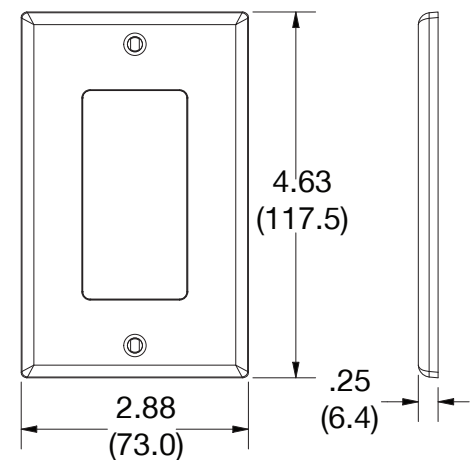

### Ordering Information

Description	Gang	Color	UPC Number	Catalog Number
Decorator wallplate, smooth satin finish, for use with decorator devices	1	Ivory	883778312144	P26I

### Specifications

Material	Polycarbonate thermoplastic
Thickness	.25 (6.4)
Orientation	Orientation
Mounting	Screw
Mounting Screws	Painted steel
Dimensions	4.63 in x 2.88 in x 0.25 in
Flammability	UL 94 V2