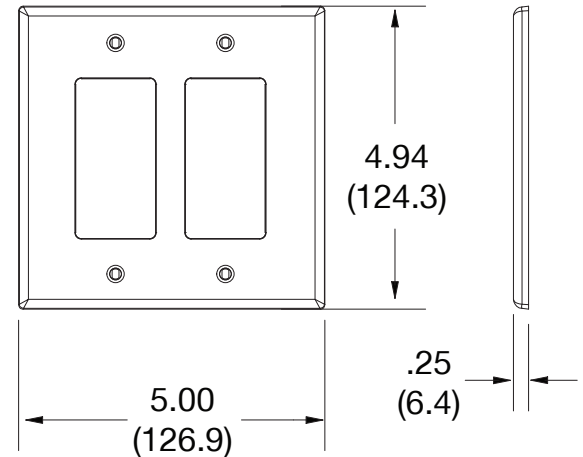

Mid-Size Wallplate Decorator 2-Gang

Features

- High-impact, self-extinguishing polycarbonate material
- More rigid; sharp lines and less dimpling
- Smooth satin finish; blends into wall with an optimum finish

Ordering Information

Description	Gang	Color	UPC Number	Catalog Number
Mid-size blank box mount wallplate, smooth satin finish, for use with decorator devices	2	Black	883778313783	PJ262BK

Listings

cULus Listed

Specifications

Material	Polycarbonate thermoplastic
Thickness	.25 (6.4)
Orientation	Orientation
Mounting	Screw
Mounting Screws	Painted steel
Dimensions	4.94 in x 5.00 in x 0.25 in
Flammability	UL 94 V2