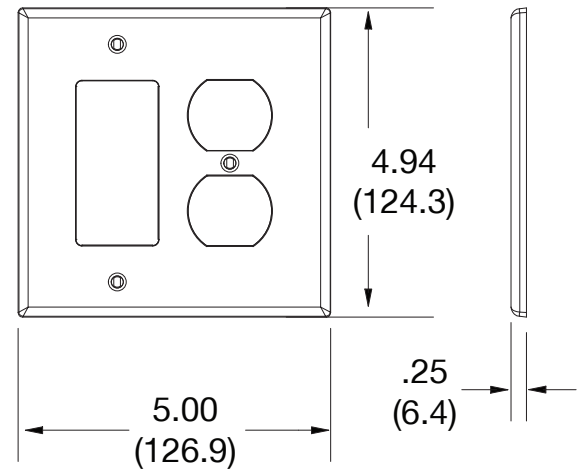

## Mid-Size Wallplate Duplex and Decorator 2-Gang

### Ordering Information

Description	Gang	Color	UPC Number	Catalog Number
Duplex and decorator wallplate, smooth satin finish, for use with 1 duplex receptacle and 1 decorator device	2	Gray	883778314490	PJ826GY

### Specifications

Material	Polycarbonate thermoplastic
Thickness	.25 (6.4)
Orientation	Orientation
Mounting	Screw
Mounting Screws	Painted steel
Dimensions	4.94 in x 5.00 in x 0.25 in
Flammability	UL 94 V2