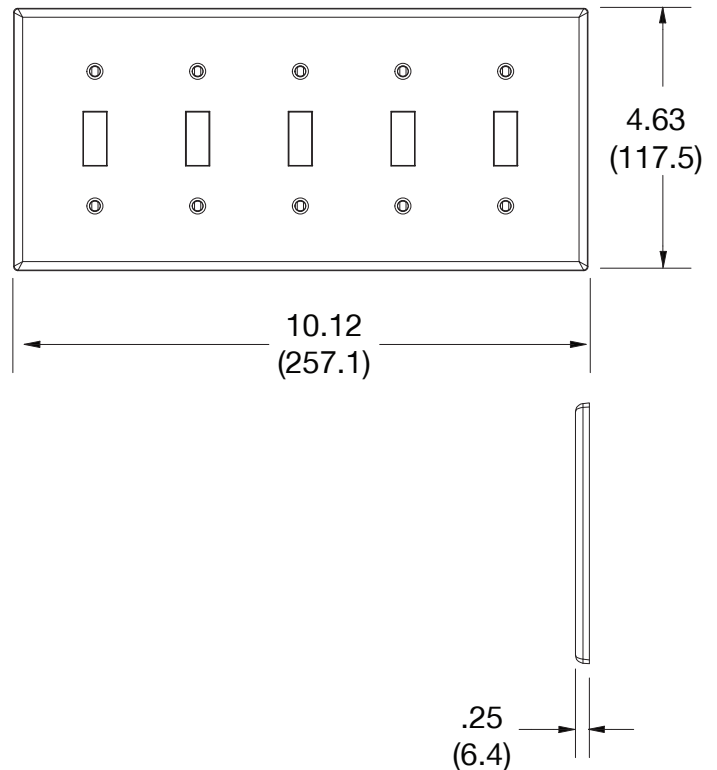

Wallplate Toggle 5-Gang

Features

- High-impact, self-extinguishing polycarbonate material
- More rigid; sharp lines and less dimpling
- Smooth satin finish; blends into wall with an optimum finish

Ordering Information

Description	Gang	Color	UPC Number	Catalog Number
Toggle wallplate, smooth satin finish, for use with 5 toggle switches	5	Gray	883778312564	P5GY

Listings

cULus Listed

Specifications

Material	Polycarbonate thermoplastic
Thickness	.25 (6.4)
Orientation	Orientation
Mounting	Screw
Mounting Screws	Painted steel
Dimensions	4.63 in x 10.12 in x 0.25 in
Flammability	UL 94 V2

Dimensions in Inches (mm)

Bryant Electric • An affiliate of Hubbell Incorporated (Delaware) • 40 Waterview Drive • Shelton, CT 06484
Phone (800) 323-2792 • Specifications subject to change without notice