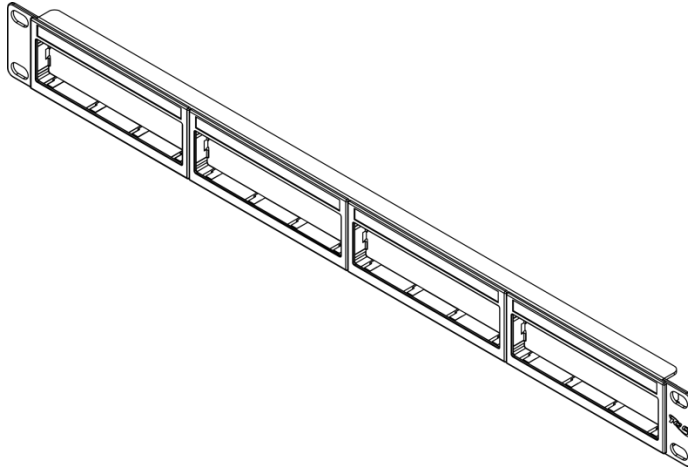

Fiber Optic Blank Patch Panel 4 MPO HD Cassettes

Package Include:

- A. Patch Panel, Blank 1 RMS, **1 Piece**
- B. Mounting Housing Bezel, **4 Pieces**
- C. #12-24 x 5/8" Pan Head, Pilot Point Machine Screw, **4 Pieces**

Features and Benefits

- Unique and proprietary snap-in design
- Folded edge frame to improve strength
- Fits EIA-310 standard for 19-inch rack mount width
- Holds four (4) unique MPO cassettes
- 1 RMS (Rack Mount Space)

Specifications

- Blank Patch Panel
 - Material: 16 GA CRS
 - Surface Finish: Black Powder Coat
- Bezel
 - Material: PC, UL 94V-0
 - Color: Black
- Size: 1.75" height x 19.00" width x 0.57" depth