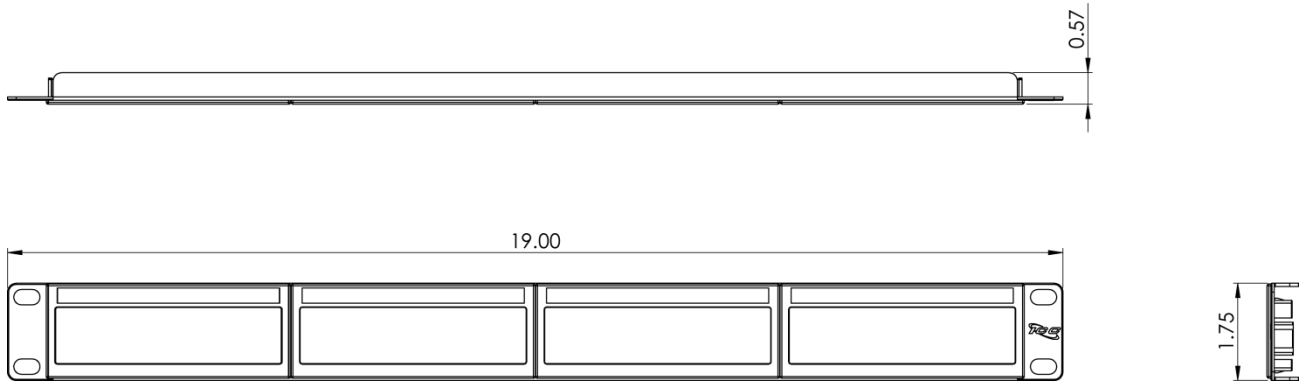

Fiber Optic Blank Patch Panel 4 MPO HD Cassettes

Package Include:

- A. Patch Panel, Blank 1 RMS, **1 Piece**
- B. Mounting Housing Bezel, **4 Pieces**
- C. #12-24 x 5/8" Pan Head, Pilot Point Machine Screw, **4 Pieces**

Features and Benefits

- Unique and proprietary snap-in design
- Folded edge frame to improve strength
- Fits EIA-310 standard for 19-inch rack mount width
- Holds four (4) unique MPO cassettes
- 1 RMS (Rack Mount Space)

Specifications

- Blank Patch Panel
 - Material: 16 GA CRS
 - Surface Finish: Black Powder Coat
- Bezel
 - Material: PC, UL 94V-0
 - Color: Black
- Size: 1.75" height x 19.00" width x 0.57" depth