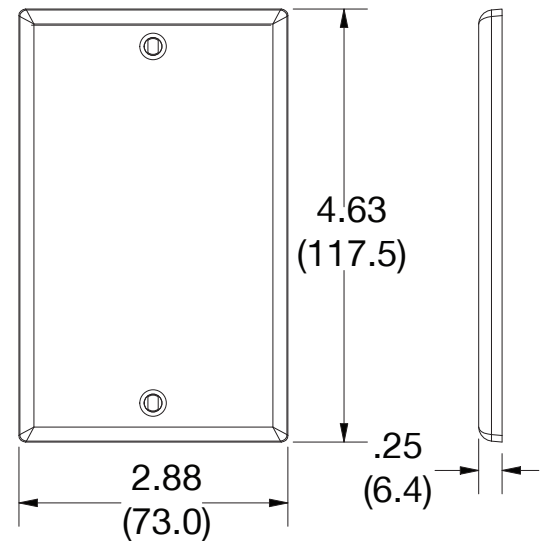

Wallplate Blank Strap Mount 1-Gang

Features

- High-impact, self-extinguishing polycarbonate material
- More rigid; sharp lines and less dimpling
- Smooth satin finish; blends into wall with an optimum finish

Ordering Information

Description	Gang	Color	UPC Number	Catalog Number
Blank box mount, smooth satin finish, for use with cover enclosure	1	Gray	883778311284	P14GY

Listings

cULus Listed

Specifications

Material	Polycarbonate thermoplastic
Thickness	.25 (6.4)
Orientation	Orientation
Mounting	Screw
Mounting Screws	Painted steel
Dimensions	4.63 in x 2.88 in x 0.25 in
Flammability	UL 94 V2