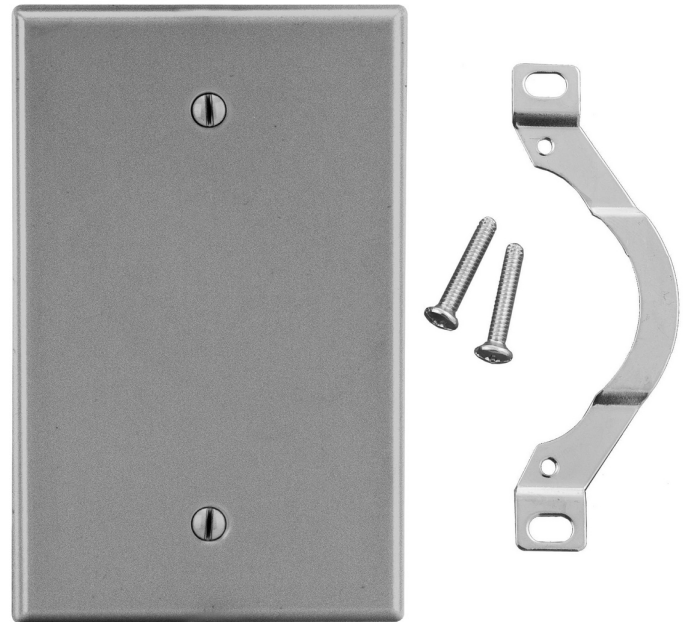

Wallplate Blank Strap Mount 1-Gang

Features

- High-impact, self-extinguishing polycarbonate material
- More rigid; sharp lines and less dimpling
- Smooth satin finish; blends into wall with an optimum finish

Ordering Information

Description	Gang	Color	UPC Number	Catalog Number
Blank box mount, smooth satin finish, for use with cover enclosure	1	Gray	883778311284	P14GY

Listings

cULus Listed

Specifications

Material	Polycarbonate thermoplastic
Thickness	.25 (6.4)
Orientation	Orientation
Mounting	Screw
Mounting Screws	Painted steel
Dimensions	4.63 in x 2.88 in x 0.25 in
Flammability	UL 94 V2