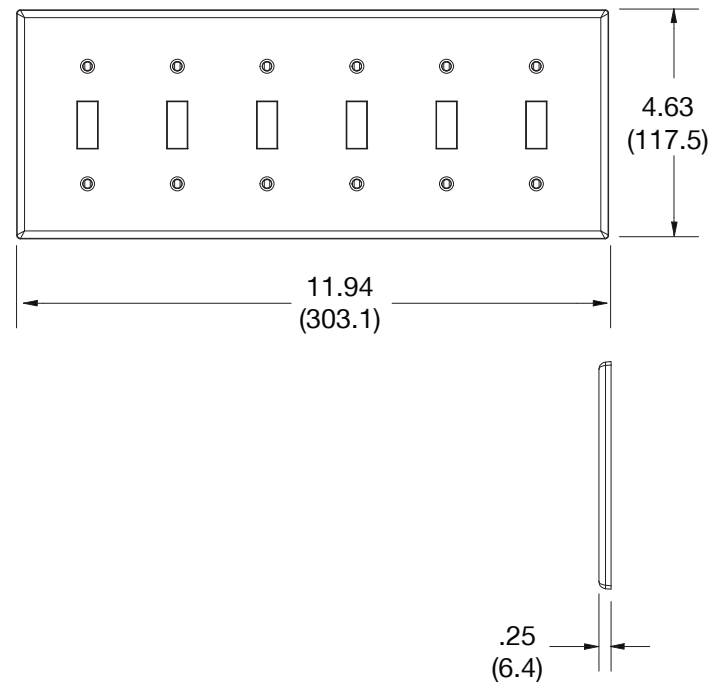

Wallplate Toggle 6-Gang

Features

- High-impact, self-extinguishing polycarbonate material
- More rigid; sharp lines and less dimpling
- Smooth satin finish; blends into wall with an optimum finish

Ordering Information

Description	Gang	Color	UPC Number	Catalog Number
Toggle wallplate, smooth satin finish, for use with 6 toggle switches	6	Light Almond	883778312632	P6LA

Listings

cULus Listed

Specifications

Material	Polycarbonate thermoplastic
Thickness	.25 (6.4)
Orientation	Orientation
Mounting	Screw
Mounting Screws	Painted steel
Dimensions	4.63 in x 10.12 in x 0.25 in
Flammability	UL 94 V2

Dimensions in Inches (mm)

Bryant Electric • An affiliate of Hubbell Incorporated (Delaware) • 40 Waterview Drive • Shelton, CT 06484
Phone (800) 323-2792 • Specifications subject to change without notice