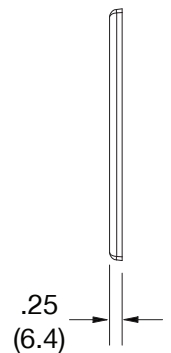

### Ordering Information

Description	Gang	Color	UPC Number	Catalog Number
Decorator wallplate, smooth satin finish, for use with 4 toggle devices	4	Ivory	883778314261	<b>PJ4I</b>

### Specifications

Material	Polycarbonate thermoplastic
Thickness	.25 (6.4)
Orientation	Orientation
Mounting	Screw
Mounting Screws	Painted steel
Dimensions	4.88 in x 8.56 in x 0.25 in
Flammability	UL 94 V2

Dimensions in Inches (mm)

Bryant Electric • An affiliate of Hubbell Incorporated (Delaware) • 40 Waterview Drive • Shelton, CT 06484  
Phone (800) 323-2792 • Specifications subject to change without notice