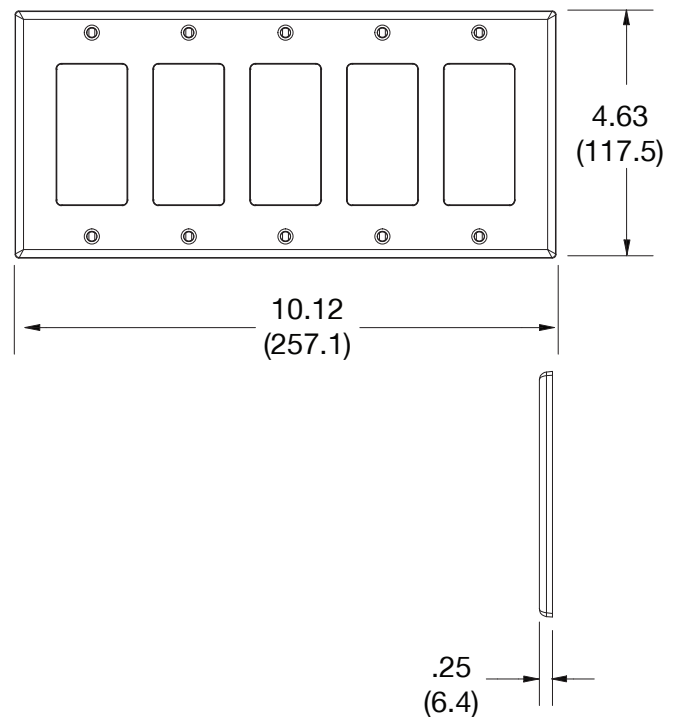

Wallplate Decorator 5-Gang

Features

- High-impact, self-extinguishing polycarbonate material
- More rigid; sharp lines and less dimpling
- Smooth satin finish; blends into wall with an optimum finish

Ordering Information

Description	Gang	Color	UPC Number	Catalog Number
Decorator wallplate, smooth satin finish, for use with 5 decorator devices	5	White	088377831205	P265W

Listings

cULus Listed

Specifications

Material	Polycarbonate thermoplastic
Thickness	.25 (6.4)
Orientation	Orientation
Mounting	Screw
Mounting Screws	Painted steel
Dimensions	4.63 in x 10.12 in x 0.25 in
Flammability	UL 94 V2

Dimensions in Inches (mm)

Bryant Electric • An affiliate of Hubbell Incorporated (Delaware) • 40 Waterview Drive • Shelton, CT 06484
Phone (800) 323-2792 • Specifications subject to change without notice