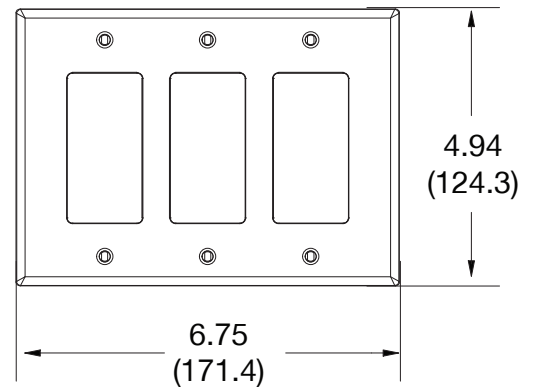

Mid-Size Wallplate Decorator 3-Gang

Features

- High-impact, self-extinguishing polycarbonate material
- More rigid; sharp lines and less dimpling
- Smooth satin finish; blends into wall with an optimum finish

Ordering Information

Description	Gang	Color	UPC Number	Catalog Number
Mid-size decorator wallplate, smooth satin finish, for use 3 decorator devices	3	Black	883778313851	PJ263BK

Listings

cULus Listed

Specifications

Material	Polycarbonate thermoplastic
Thickness	.25 (6.4)
Orientation	Orientation
Mounting	Screw
Mounting Screws	Painted steel
Dimensions	4.88 in x 6.75 in x 0.25 in
Flammability	UL 94 V2