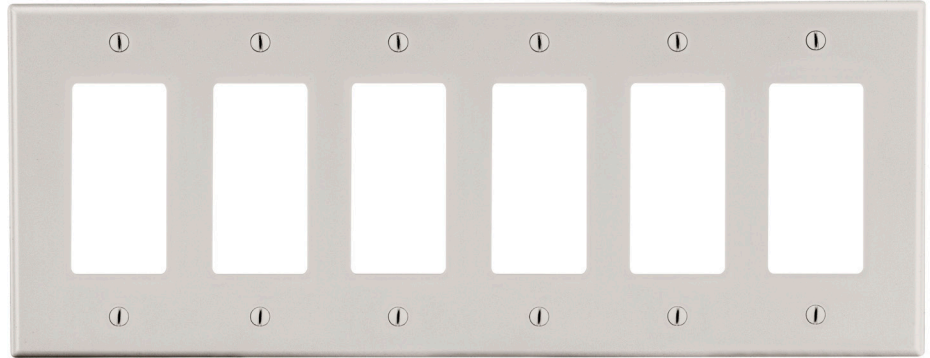

Wallplate Decorator 6-Gang

Features

- High-impact, self-extinguishing polycarbonate material
- More rigid; sharp lines and less dimpling
- Smooth satin finish; blends into wall with an optimum finish

Ordering Information

Description	Gang	Color	UPC Number	Catalog Number
Decorator wallplate, smooth satin finish, for use with 6 decorator devices	6	Light Almond	883778312106	P266LA

Listings

cULus Listed

Specifications

Material	Polycarbonate thermoplastic
Thickness	.25 (6.4)
Orientation	Orientation
Mounting	Screw
Mounting Screws	Painted steel
Dimensions	4.63 in x 10.12 in x 0.25 in
Flammability	UL 94 V2