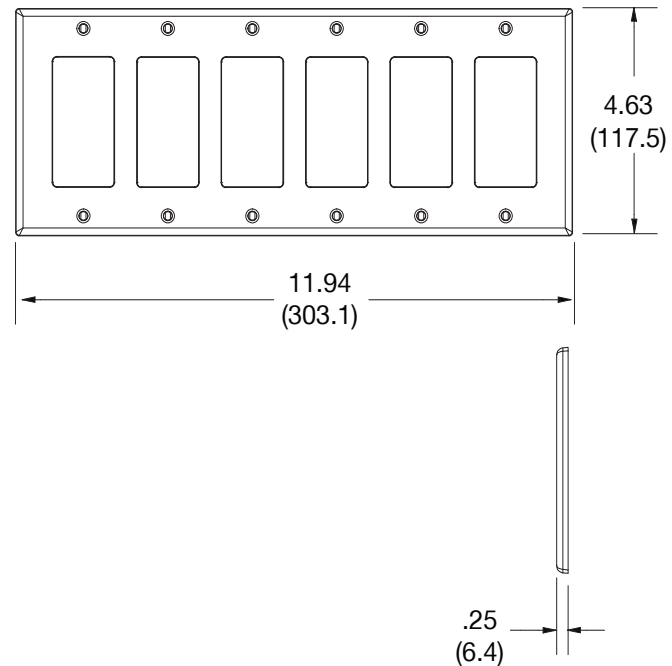

Wallplate Decorator 6-Gang

Features

- High-impact, self-extinguishing polycarbonate material
- More rigid; sharp lines and less dimpling
- Smooth satin finish; blends into wall with an optimum finish

Ordering Information

Description	Gang	Color	UPC Number	Catalog Number
Decorator wallplate, smooth satin finish, for use with 6 decorator devices	6	Light Almond	883778312106	P266LA

Listings

cULus Listed

Specifications

Material	Polycarbonate thermoplastic
Thickness	.25 (6.4)
Orientation	Orientation
Mounting	Screw
Mounting Screws	Painted steel
Dimensions	4.63 in x 10.12 in x 0.25 in
Flammability	UL 94 V2

Dimensions in Inches (mm)

Bryant Electric • An affiliate of Hubbell Incorporated (Delaware) • 40 Waterview Drive • Shelton, CT 06484
Phone (800) 323-2792 • Specifications subject to change without notice