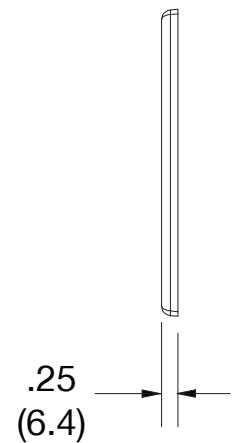

Wallplate Toggle and Duplex 3-Gang

Features

- High-impact, self-extinguishing polycarbonate material
- More rigid; sharp lines and less dimpling
- Smooth satin finish; blends into wall with an optimum finish

Ordering Information

Description	Gang	Color	UPC Number	Catalog Number
Duplex wallplate, smooth satin finish, for use with 3 duplex receptacles	3	White	883778313189	P83W

Listings

cULus Listed

Specifications

Material	Polycarbonate thermoplastic
Thickness	.25 (6.4)
Orientation	Orientation
Mounting	Screw
Mounting Screws	Painted steel
Dimensions	4.63 in x 6.50 in x 0.25 in
Flammability	UL 94 V2

Dimensions in Inches (mm)