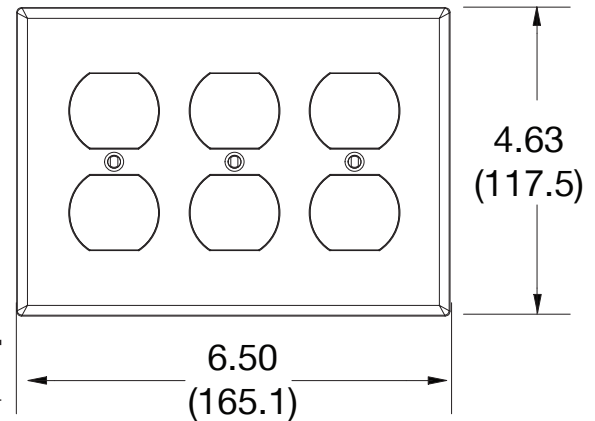

Wallplate Toggle and Duplex 3-Gang

Features

- High-impact, self-extinguishing polycarbonate material
- More rigid; sharp lines and less dimpling
- Smooth satin finish; blends into wall with an optimum finish

Ordering Information

Description	Gang	Color	UPC Number	Catalog Number
Duplex wallplate, smooth satin finish, for use with 3 duplex receptacles	3	White	883778313189	P83W

Listings

cULus Listed

Specifications

Material	Polycarbonate thermoplastic
Thickness	.25 (6.4)
Orientation	Orientation
Mounting	Screw
Mounting Screws	Painted steel
Dimensions	4.63 in x 6.50 in x 0.25 in
Flammability	UL 94 V2

Dimensions in Inches (mm)