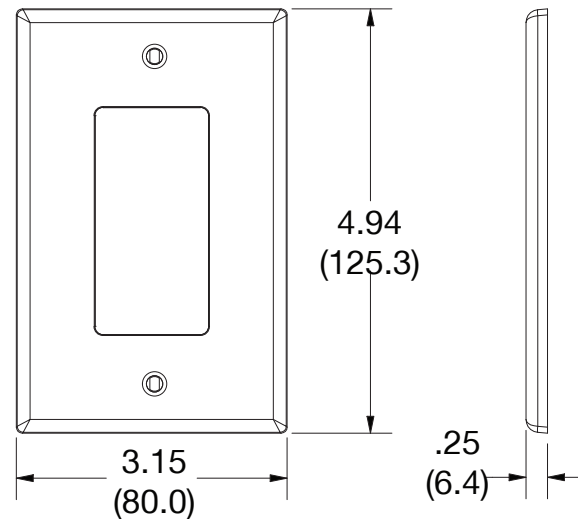

Mid-Size Wallplate Decorator 1-Gang

Features

- High-impact, self-extinguishing polycarbonate material
- More rigid; sharp lines and less dimpling
- Smooth satin finish; blends into wall with an optimum finish
- Captive screw feature on single-gang versions, hold screws in place for quick installation

Ordering Information

Description	Gang	Color	UPC Number	Catalog Number
Mid-size blank box mount wallplate, smooth satin finish, for use with cover enclosure	1	Light Almond	883778314025	PJ26LA

Listings

cULus Listed

Specifications

Material	Polycarbonate thermoplastic
Thickness	.25 (6.4)
Orientation	Orientation
Mounting	Screw
Mounting Screws	Painted steel
Dimensions	4.94 in x 3.15 in x 0.25 in
Flammability	UL 94 V2