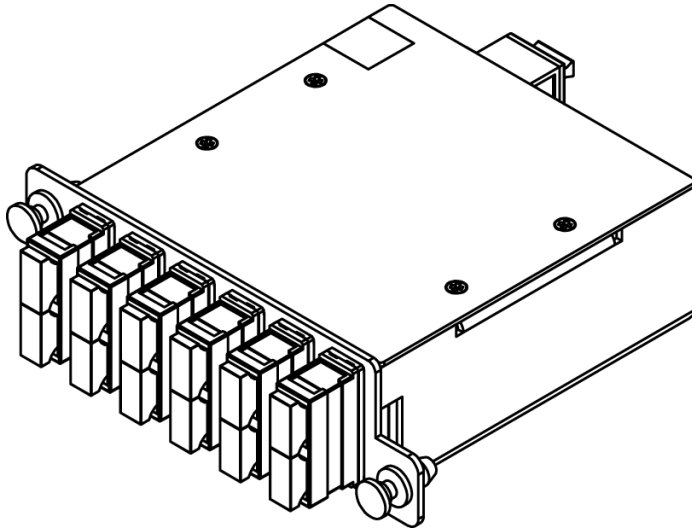

HD Cassette SC/MPO, 12F, OM2, 50/125

Package Includes

- A. SC MPO Cassette, **1 Piece.**
- B. Dust Caps, **13 Pieces.**

Features and Benefits

- High Quality 16GA CRS material allows for compact and durable cassettes.
- 12-Fiber, OM2, Multimode, 50/125
- 12 SC port to 1 MPO port
- Cassette offers a plug and play solution which saves assembly and termination time.
- MPO connector reduces insertion loss which enhances channel link performance.
- MPO ports are equipped with Male MPO connectors to work with standard MPO female cable assembly.
- Suitable for any applications with a need for higher bandwidth with longer distances.
- Wiring is 1:1
- Available in black
- Design to fit ICFORE41RM and ICFORE82RM HD fiber optic rack mount enclosures

Specifications

- **Cassette Housing:**
 - Material: 16GA CRS
 - Color: Powder Coat Black
- **SC-Quad Adapter:**
 - Material: ABS
 - Color: Beige
 - Sleeve: Metal
- **MPO Male Adapter:**
 - Material Polybutylene Terephthalate (PBT)
 - Color: Black
 - Mating Cycles: 1000 Mating cycles
 - Dust Cap: TPP
 - Color: Black
- **Cable Type:**
 - OM2, MM, 50/125µm

12	AQUA	12
11	ROSE	11
10	VIOLET	10
9	YELLOW	9
8	BLACK	8
7	RED	7
6	WHITE	6
5	SLATE	5
4	BROWN	4
3	GREEN	3
2	ORANGE	2
1	BLUE	1
SC	FIBER COLOR	MPO
WIRE CONNECTION TABLE		