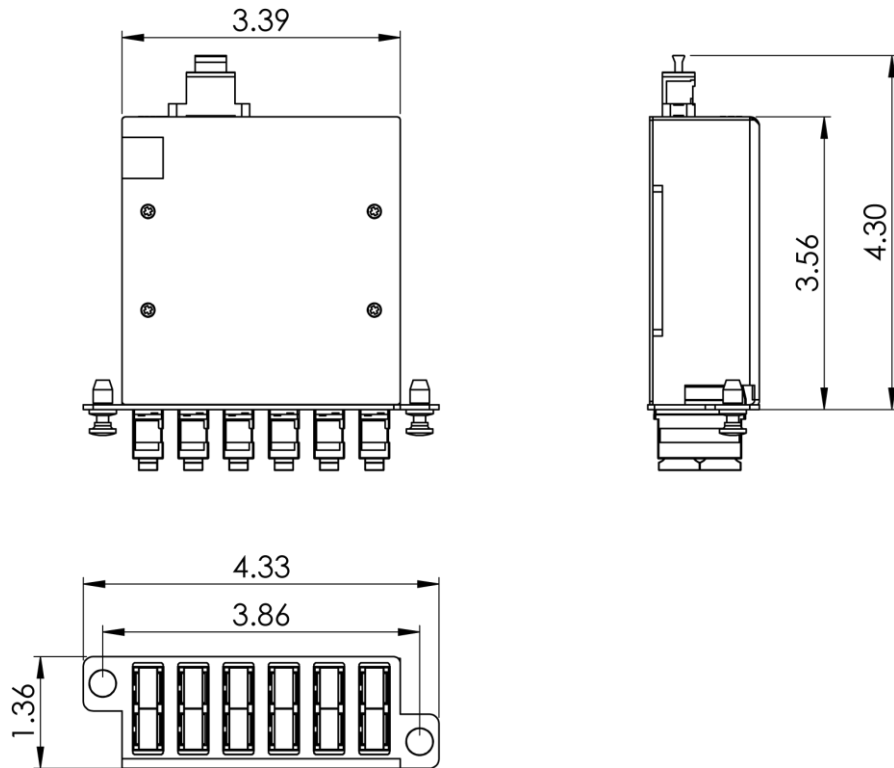

HD Cassette SC/MPO, 12F, OM2, 50/125

Package Includes

- A. SC MPO Cassette, **1 Piece.**
- B. Dust Caps, **13 Pieces.**

Features and Benefits

- High Quality 16GA CRS material allows for compact and durable cassettes.
- 12-Fiber, OM2, Multimode, 50/125
- 12 SC port to 1 MPO port
- Cassette offers a plug and play solution which saves assembly and termination time.
- MPO connector reduces insertion loss which enhances channel link performance.
- MPO ports are equipped with Male MPO connectors to work with standard MPO female cable assembly.
- Suitable for any applications with a need for higher bandwidth with longer distances.
- Wiring is 1:1
- Available in black
- Design to fit ICFORE41RM and ICFORE82RM HD fiber optic rack mount enclosures

Specifications

- **Cassette Housing:**
 - Material: 16GA CRS
 - Color: Powder Coat Black
- **SC-Quad Adapter:**
 - Material: ABS
 - Color: Beige
 - Sleeve: Metal
- **MPO Male Adapter:**
 - Material Polybutylene Terephthalate (PBT)
 - Color: Black
 - Mating Cycles: 1000 Mating cycles
 - Dust Cap: TPP
 - Color: Black
- **Cable Type:**
 - OM2, MM, 50/125µm

12	AQUA	12
11	ROSE	11
10	VIOLET	10
9	YELLOW	9
8	BLACK	8
7	RED	7
6	WHITE	6
5	SLATE	5
4	BROWN	4
3	GREEN	3
2	ORANGE	2
1	BLUE	1
SC	FIBER COLOR	MPO
WIRE CONNECTION TABLE		