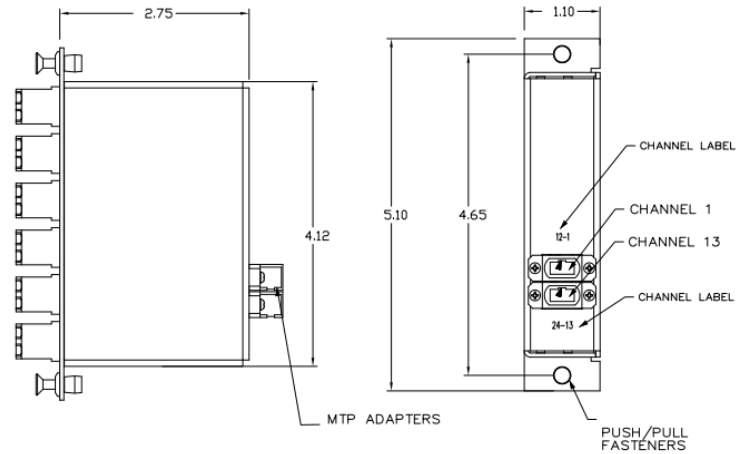

**OptiChannel
Fiber Accessory
Plug and Play Cassette**

HUBBELL

Features

- Compact Universal Design
- Ten Gigabit Ethernet Assurance
- Quick and Easy Plug-n-Play Installation

Ordering Information

Description	Color	Catalog Number	UPC
Fiber Optic Cassettes, LC-MT, OM1 Fiber, 5/125, 24-Fiber Strands, OM1 Fiber	Beige	OCLCD62	662620304427

Listings

Telcordia GR-326-CORE
TIA-568-C.3
TIA-604-FOCIS

Specifications

Material	Ceramic
Fiber Size	250 Micron
Fiber Type	OM1
Style	LC Duplex 24F
Polarity	Type A
Repeatability	0.1 dB
Service Life	500 matings
Temperature Rating	0 °C to 70 °C

Performance

Optical	
Total Insertion Loss	Less than 1.5dB (test data included)

Hubbell Premise Wiring