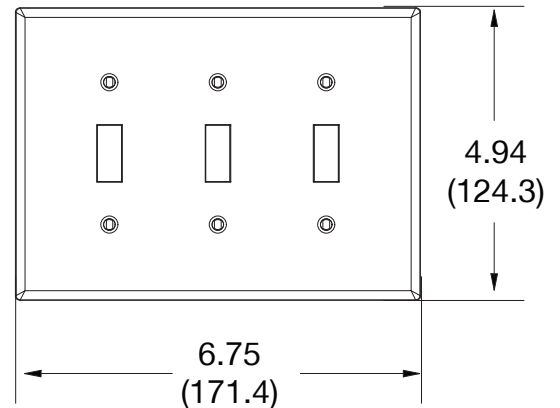

Mid-Size Wallplate Toggle 3-Gang

Features

- High-impact, self-extinguishing polycarbonate material
- More rigid; sharp lines and less dimpling
- Smooth satin finish; blends into wall with an optimum finish

Ordering Information

| Description | Gang | Color | UPC Number | Catalog Number |
|---|------|-------|--------------|----------------|
| Mid-size toggle and decorator wallplate, smooth satin finish, for use with 3 toggle devices | 3 | Black | 883778314179 | PJ3BK |

Listings

cULus Listed

Specifications

| | |
|-----------------|-----------------------------|
| Material | Polycarbonate thermoplastic |
| Thickness | .25 (6.4) |
| Orientation | Orientation |
| Mounting | Screw |
| Mounting Screws | Painted steel |
| Dimensions | 4.88 in x 6.75 in x 0.25 in |
| Flammability | UL 94 V2 |