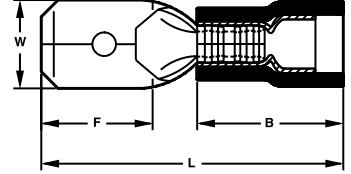

## Vinyl Insulated Male Disconnect Dimensions

Wire Range (AWG)	Wire Range (mm <sup>2</sup> )	Tab Size (in.)	Tab Size (mm)	Max. Wire Ins. Dia. (in.)	Max Wire Ins. Dia. (mm)	Dimensions (in.)				Dimensions (mm)				Cat. No
						L	B	W	F	L	B	W	F	
22-18	0.5 - 1.0	.250 x .032	6.35 x 0.8	.150	3.8	.858	.413	.250	.303	21.8	10.5	6.35	7.7	<b>83-9971</b>
16-14	1.5 - 2.5	.250 x .032	6.35 x 0.8	.185	4.7	.858	.413	.250	.303	21.8	10.5	6.35	7.7	<b>83-9981</b>
12-10	4.0 - 6.0	.250 x .032	6.35 x 0.8	.244	6.2	.945	.512	.250	.303	24.0	13.0	6.35	7.7	<b>83-9991</b>