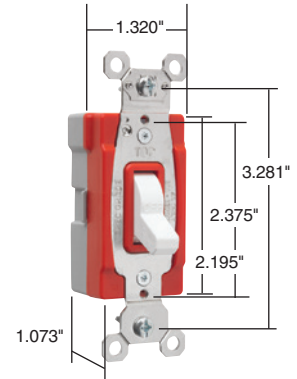

Technical Information

Performance

Electrical

Dielectric Withstand Voltage	1500V Minimum
Maximum Working Voltage	277VAC
Overload	Minimum 4.8 times rated current for 100 cycles
Temperature Rise	30°C maximum at rated current
Maximum Continuous Current	15, 20 and 30 Amps
Endurance	50,000 cycles minimum, resistive, inductive, tungsten filament lamp load (Fed Spec)

Mechanical

PlugTail Connector Identification	#12 AWG, THHN, copper conductor, 6" leads, stripped, solid or stranded, for use with PlugTail Switches only
Product Identification	Ratings are permanent part of the device

Environmental

Flammability	UL94 V2
Operating Temperature	Maximum continuous +60°C to, minimum -40°C without impact

Materials

Switch

Front Body	Thermoplastic
Back Body	Thermoplastic
Toggle	Thermoplastic
Contacts	Brass
Mounting Strap	Nickel-Plated Brass
Spring Arm	Brass
Bumper	Rubber
Spring	Zinc-Plated Steel
Auto Ground Clip	Nickel-Plated Brass

Connector

Housing	Thermoplastic
Contacts	Brass

**Dimensions for
15 & 20 Amp**