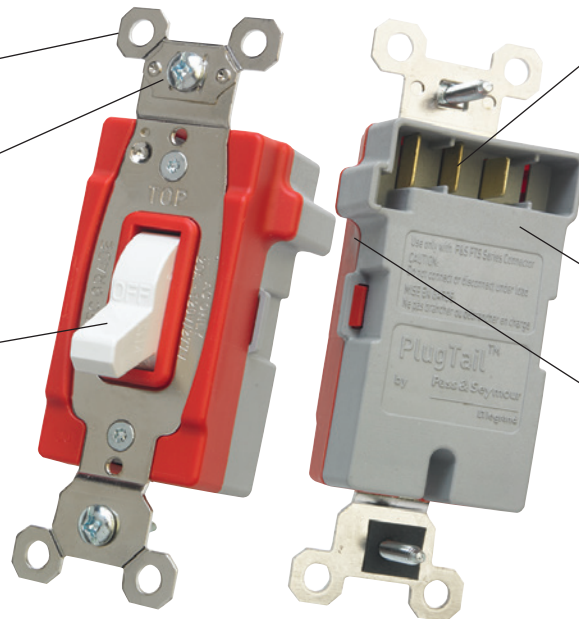

PlugTail®. The fastest, most consistent and reliable wiring devices – ever.

PT15AC1, PT15AC3, PT20AC1, PT20AC3

Factory-terminated devices and connectors mean that device installation is the same regardless of skill level of the installer. The UL Listed connectors are keyed to ensure proper wiring installation into each receptacle. The connector simply snaps into the back of the device – no fussing with wires, stripping or tightening screws. PlugTail devices are finger-safe with no exposed terminals, so taping is not required. Now device installation is a snap!

Features & Benefits

One-piece nickel-plated mounting strap for superior corrosion resistance.

Auto-ground clip assures positive ground.

One-piece toggle molded from chemical-, impact- and heat-resistant thermoplastic.

Built-in connector features large brass terminal blades to ensure consistent, reliable electrical connections.

Glass-reinforced nylon back body for durability, strength and resistance to harsh cleaners.

No exposed terminals create a finger safe application before, during and after installation.

PT20AC1W

- Impact- and chemical resistant cover.
- Shallow design for easier installation.
- Heavy-duty bumpers for quiet, smooth operation.