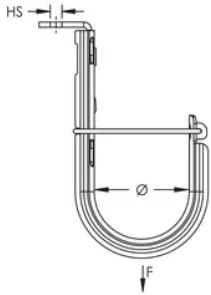

NVENT CADDY CAT HP J-HOOK WITH ANGLE BRACKET, 1 5/16" DIA, 1/4" HOLE

CATALOG NUMBER

CAT21HPAB

CERTIFICATIONS

FEATURES

Ideal for attaching to concrete, steel or wood surfaces

Provides optimal support for high-performance data cable, up to and including Cat 5e, Cat 6, Cat 6A, Cat 7 and fibre optic

Complies with EN 50174-2

Meets ISO®/IEC 14763-2, ANSI®/TIA 568 and ANSI®/TIA 569

PRODUCT ATTRIBUTES

Material: Steel

Finish: Pregalvanized

Diameter: 33.3 mm

Area: 1174 mm²

Cable Capacity, Cat 5e: 50

Cable Capacity, Cat 6: 40

Cable Capacity, Cat 6A: 25

Hole Size: 6.3 mm

Static Load: 270 N

ADDITIONAL PRODUCT DETAILS

Non-continuous supports may not exceed spacing of 5' (1.5 m) per TIA 569-C.9.7 and EN 50174-2.

Cable capacity is calculated based on a 70% fill rate.

DIAGRAMS

WARNING

nVent products shall be installed and used only as indicated in nVent's product instruction sheets and training materials. Instruction sheets are available at www.nvent.com and from your nVent customer service representative. Improper installation, misuse, misapplication or other failure to completely follow nVent's instructions and warnings may cause product malfunction, property damage, serious bodily injury and death and/or void your warranty.