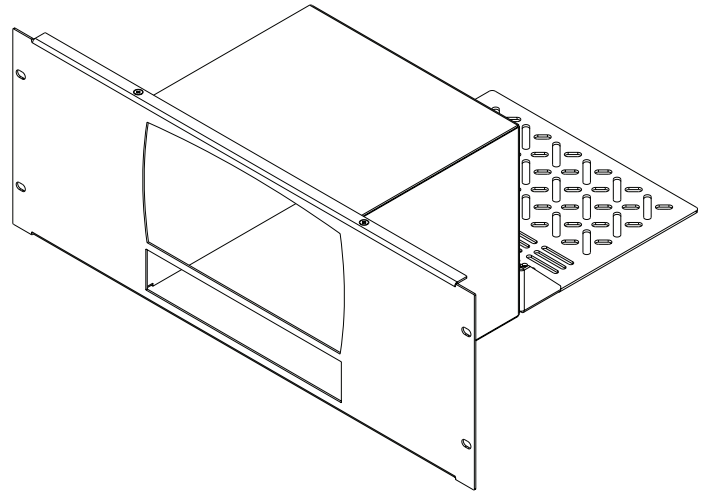

RSH Series

iPod® basic dimensions

all dimensions in inches unless otherwise noted [all dimensions in brackets are in millimeters]

what **great systems** are built on.™

A brand of **legrand**

Middle Atlantic Products

middleatlantic.com | middleatlantic.ca