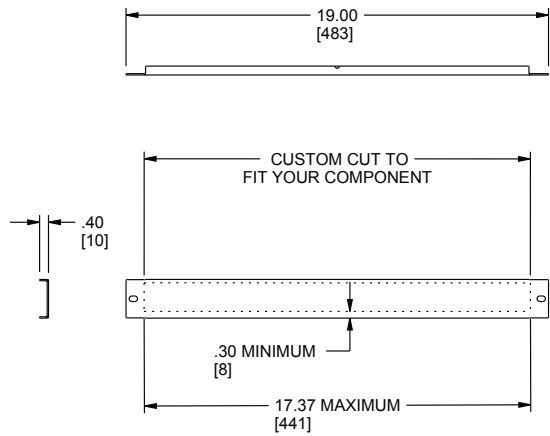

## 1 RU basic dimensions

all dimensions in inches unless otherwise noted [all dimensions in brackets are in millimeters]

TWO STOPS REQUIRED IN BACK (SHOWN WITH ALL FOUR STOPS PLACEMENT OPTIONAL)

SCALE 3/4