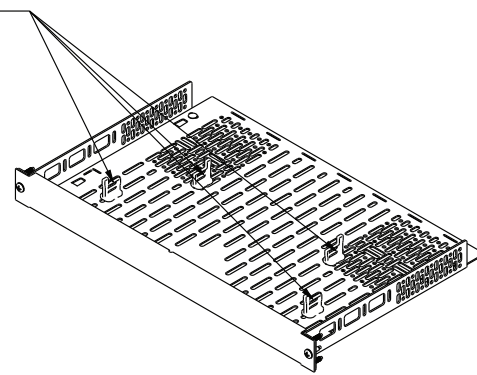

## 1 RU basic dimensions

all dimensions in inches unless otherwise noted [all dimensions in brackets are in millimeters]

TWO STOPS REQUIRED IN BACK (SHOWN WITH ALL FOUR STOPS PLACEMENT OPTIONAL)

SCALE 3/4

Rackspaces	A Height	B Maximum Equipment Height	Weight Capacity
1 space	1.75 [44]	1.3 [33]	35 lbs.

Part #	Finish
RSH4A	black brushed and anodized
RSH4S	black textured powder coat

Bottom Depth	Useable Depth
8.00 [203]	7.6 [193]
11.5 [292]	11.1 [282]