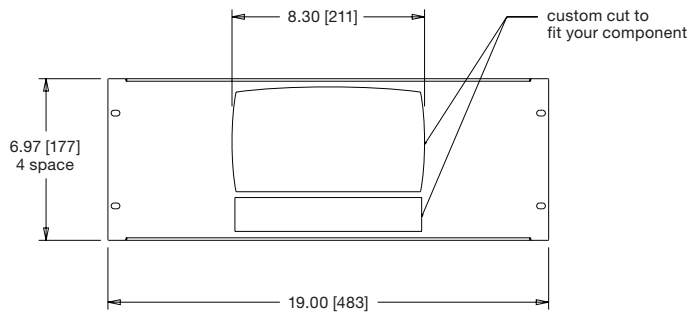

RSH Series

iPod® basic dimensions

all dimensions in inches unless otherwise noted [all dimensions in brackets are in millimeters]

what **great systems** are built on.™

A brand of **legrand**

Middle Atlantic Products

middleatlantic.com | middleatlantic.ca