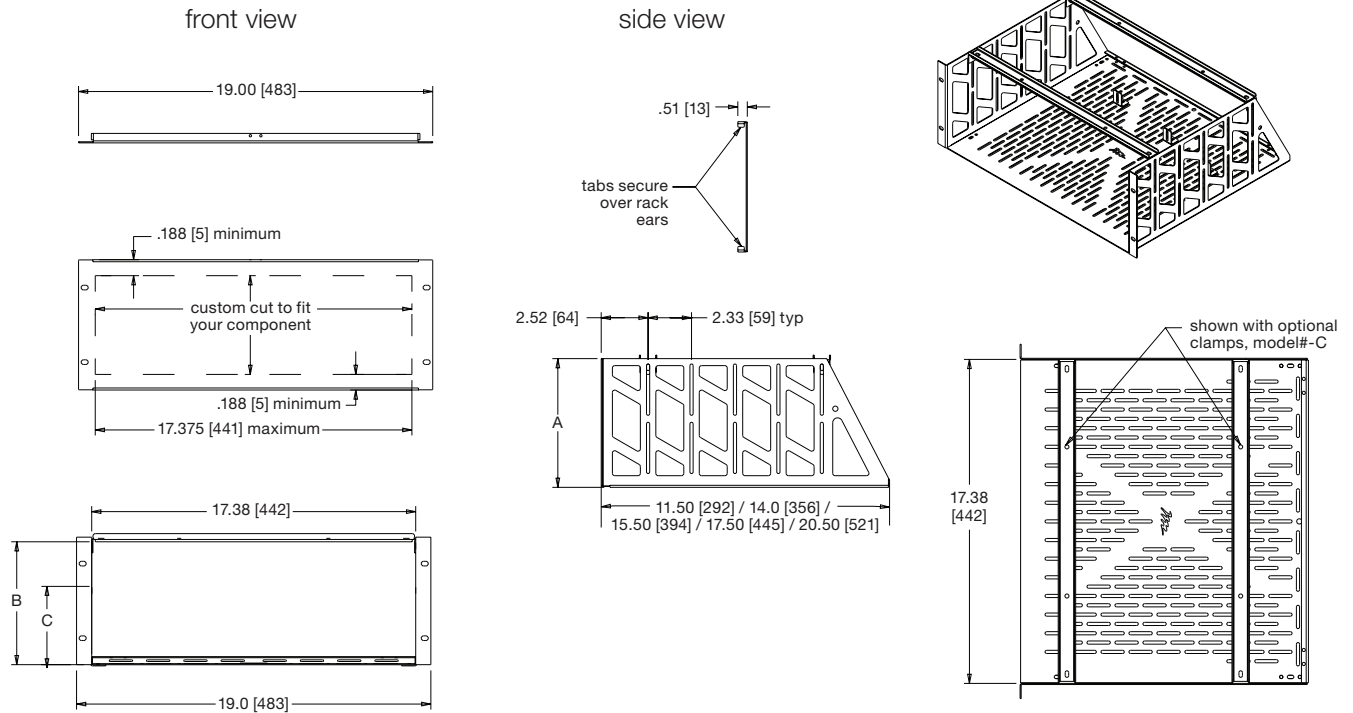

RSH Series

2-12 RU basic dimensions

all dimensions in inches unless otherwise noted [all dimensions in brackets are in millimeters]

Rackspaces	A Height	B Maximum Equipment Height	C Minimum Equipment Height	Weight Capacity
2 space	3.50 [89]	2.85 [72]	1.41 [26]	250 lbs.
3 space	5.25 [133]	4.60 [117]	2.79 [71]	250 lbs.
4 space	7.00 [178]	6.35 [161]	4.54 [115]	250 lbs.
5 space	8.75 [222]	8.10 [206]	6.29 [160]	250 lbs.
6 space	10.50 [267]	9.85 [250]	8.04 [204]	250 lbs.
7 space	12.25 [311]	11.60 [295]	9.79 [249]	250 lbs.
8 space	14.00 [356]	13.35 [339]	11.54 [293]	250 lbs.
9 space	15.75 [400]	15.10 [384]	13.29 [338]	250 lbs.
10 space	17.50 [445]	16.85 [428]	15.04 [382]	250 lbs.
11 space	19.25 [489]	18.60 [472]	16.79 [427]	250 lbs.
12 space	21.00 [533]	20.35 [517]	18.54 [471]	250 lbs.

Part #	Finish	Bottom Depth	Useable Depth
RSH4A	black brushed and anodized	11.50 [292]	11.1 [282]
RSH4S	black textured powder coat	14.00 [356]	13.6 [345]
-C	clamp kit for all above	15.50 [394]	15.1 [384]
AFACE	black anodized face plate only	17.50 [445]	17.1 [434]
SFACE	black textured face plate only	20.50 [521]	20.1 [511]