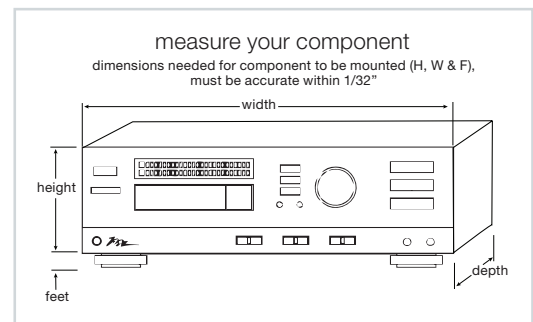

what **great systems** are built on.™

A brand of **legrand**

Middle Atlantic Products

middleatlantic.com | middleatlantic.ca