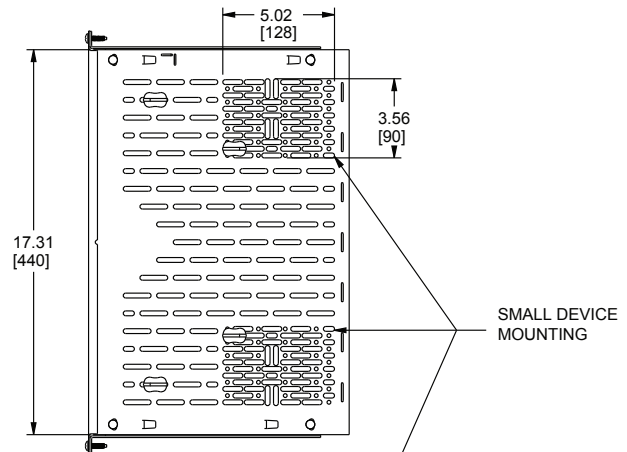

RSH Series

1 RU basic dimensions

all dimensions in inches unless otherwise noted [all dimensions in brackets are in millimeters]

TWO STOPS REQUIRED IN BACK (SHOWN WITH ALL FOUR STOPS PLACEMENT OPTIONAL)