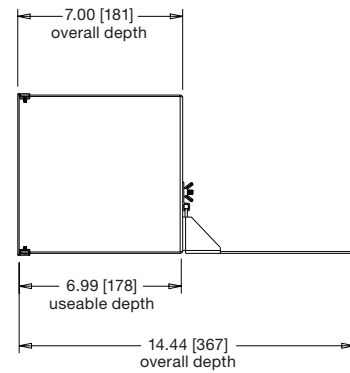

## 2-12 RU basic dimensions

all dimensions in inches unless otherwise noted [all dimensions in brackets are in millimeters]

Rackspaces	A Height	B Maximum Equipment Height	C Minimum Equipment Height	Weight Capacity
2 space	3.50 [89]	2.85 [72]	1.41 [26]	250 lbs.
3 space	5.25 [133]	4.60 [117]	2.79 [71]	250 lbs.
4 space	7.00 [178]	6.35 [161]	4.54 [115]	250 lbs.
5 space	8.75 [222]	8.10 [206]	6.29 [160]	250 lbs.
6 space	10.50 [267]	9.85 [250]	8.04 [204]	250 lbs.
7 space	12.25 [311]	11.60 [295]	9.79 [249]	250 lbs.
8 space	14.00 [356]	13.35 [339]	11.54 [293]	250 lbs.
9 space	15.75 [400]	15.10 [384]	13.29 [338]	250 lbs.
10 space	17.50 [445]	16.85 [428]	15.04 [382]	250 lbs.
11 space	19.25 [489]	18.60 [472]	16.79 [427]	250 lbs.
12 space	21.00 [533]	20.35 [517]	18.54 [471]	250 lbs.

## iPod® basic dimensions

all dimensions in inches unless otherwise noted [all dimensions in brackets are in millimeters]

what **great systems** are built on.™

A brand of **legrand**

**Middle Atlantic Products**