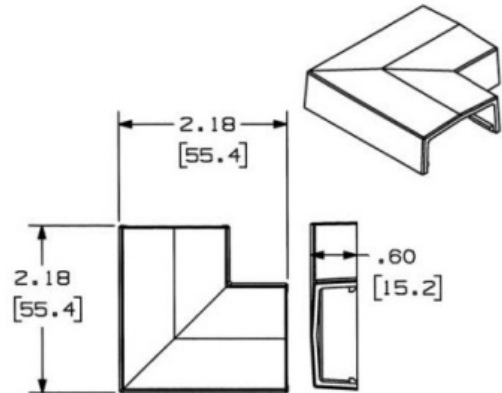

Raceway
Non-Metallic Raceway
PW1 WallTrak® Low Profile (Latching) Flat
Elbow Cover

HUBBELL

Features

- For right angle turns on same surface.

Ordering Information

Description	Color	UPC Number	Catalog Number
Flat Elbow Cover	Office White	783585092058	PW1FE

Listings

UL Listed
CSA Certified

Specifications

Height	0.60"
Width	2.18"
Length	2.18"

Online Resources

Customer Use Drawing
eCatalog
Installation Instructions