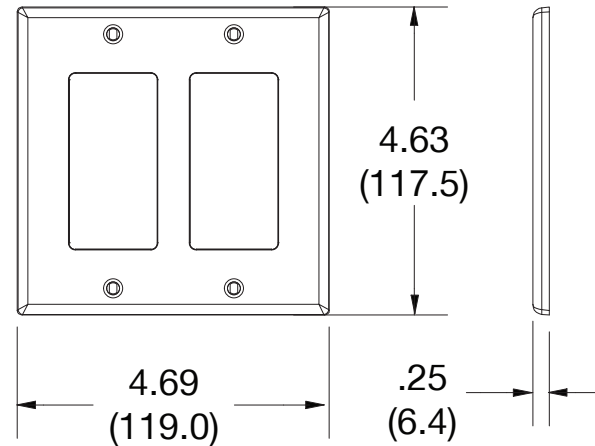

### Ordering Information

Description	Gang	Color	UPC Number	Catalog Number
Decorator wallplate, smooth satin finish, for use with 2 decorator devices	2	Gray	883778311826	P262GY

### Specifications

Material	Polycarbonate thermoplastic
Thickness	.25 (6.4)
Orientation	Orientation
Mounting	Screw
Mounting Screws	Painted steel
Dimensions	4.63 in x 4.69 in x 0.25 in
Flammability	UL 94 V2