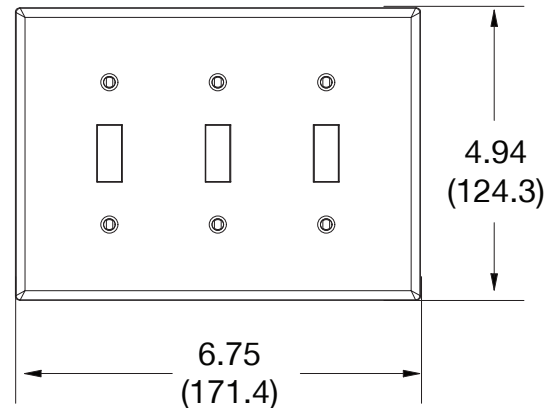

Mid-Size Wallplate Toggle 3-Gang

Features

- High-impact, self-extinguishing polycarbonate material
- More rigid; sharp lines and less dimpling
- Smooth satin finish; blends into wall with an optimum finish

Ordering Information

Description	Gang	Color	UPC Number	Catalog Number
Mid-size toggle and decorator wallplate, smooth satin finish, for use with 3 toggle devices	3	White	883778314223	PJ3W

Listings

cULus Listed

Specifications

Material	Polycarbonate thermoplastic
Thickness	.25 (6.4)
Orientation	Orientation
Mounting	Screw
Mounting Screws	Painted steel
Dimensions	4.88 in x 6.75 in x 0.25 in
Flammability	UL 94 V2