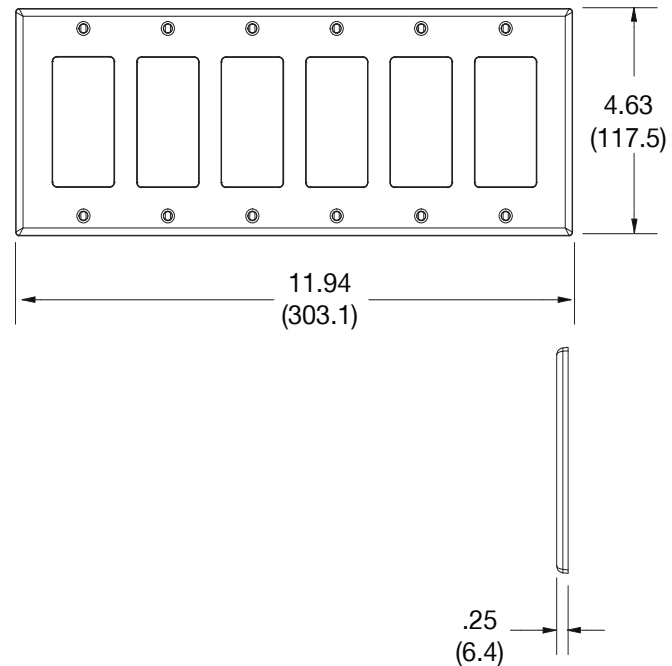

Wallplate Decorator 6-Gang

Features

- High-impact, self-extinguishing polycarbonate material
- More rigid; sharp lines and less dimpling
- Smooth satin finish; blends into wall with an optimum finish

Ordering Information

Description	Gang	Color	UPC Number	Catalog Number
Decorator wallplate, smooth satin finish, for use with 6 decorator devices	6	Black	883778312076	P266BK

Listings

cULus Listed

Specifications

Material	Polycarbonate thermoplastic
Thickness	.25 (6.4)
Orientation	Orientation
Mounting	Screw
Mounting Screws	Painted steel
Dimensions	4.63 in x 10.12 in x 0.25 in
Flammability	UL 94 V2

Dimensions in Inches (mm)

Bryant Electric • An affiliate of Hubbell Incorporated (Delaware) • 40 Waterview Drive • Shelton, CT 06484
Phone (800) 323-2792 • Specifications subject to change without notice