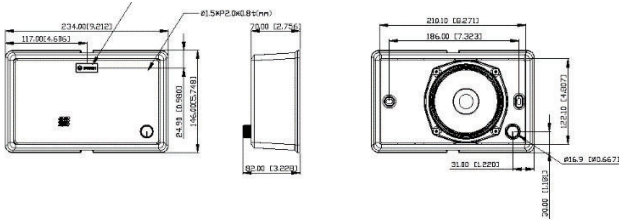

radiation (in 3 dB steps) by connecting the 70 V or 100 V line to the appropriate primary tap on the matching transformer.

After wiring and mounting the cabinet to the wall, the metal front grille can be pushed back on the cabinet. The cabinet has provisions for internally mounting the optional line/loudspeaker supervision board.

Dimensions in mm (in)