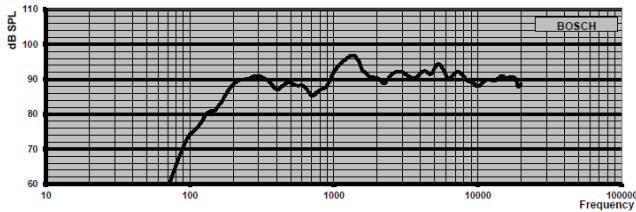

Dimensions in mm (in)

LB7-UC06VR

Circuit diagram

Frequency response

Polar diagrams

Rear view

Octave band sensitivity *

	Octave SPL 1W/1m	Total octave SPL 1W/1m	Total octave SPL Pmax/1m
125 Hz	79.4	-	-
250 Hz	89.6	-	-
500 Hz	87.9	-	-
1000 Hz	93.5	-	-
2000 Hz	92.2	-	-
4000 Hz	92.1	-	-
8000 Hz	89.5	-	-
A-weighted	-	89.0	96.2
Lin-weighted	-	89.4	96.8