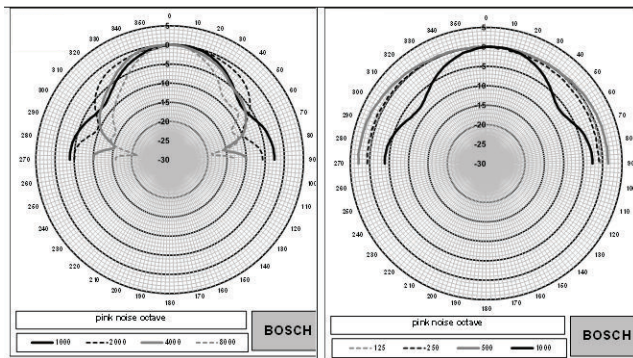

Dimensions in mm (in)

LB7-UC06VR

Circuit diagram

Frequency response

Polar diagrams

Rear view

Octave band sensitivity *

	Octave SPL 1W/1m	Total octave SPL 1W/1m	Total octave SPL Pmax/1m
125 Hz	79.4	-	-
250 Hz	89.6	-	-
500 Hz	87.9	-	-
1000 Hz	93.5	-	-
2000 Hz	92.2	-	-
4000 Hz	92.1	-	-
8000 Hz	89.5	-	-
A-weighted	-	89.0	96.2
Lin-weighted	-	89.4	96.8

Octave band opening angles

	Horizontal	Vertical	
125 Hz	180	180	
250 Hz	180	180	
500 Hz	180	180	
1000 Hz	180	85	
2000 Hz	104	116	
4000 Hz	84	92	
8000 Hz	64	58	

Acoustical performance specified per octave