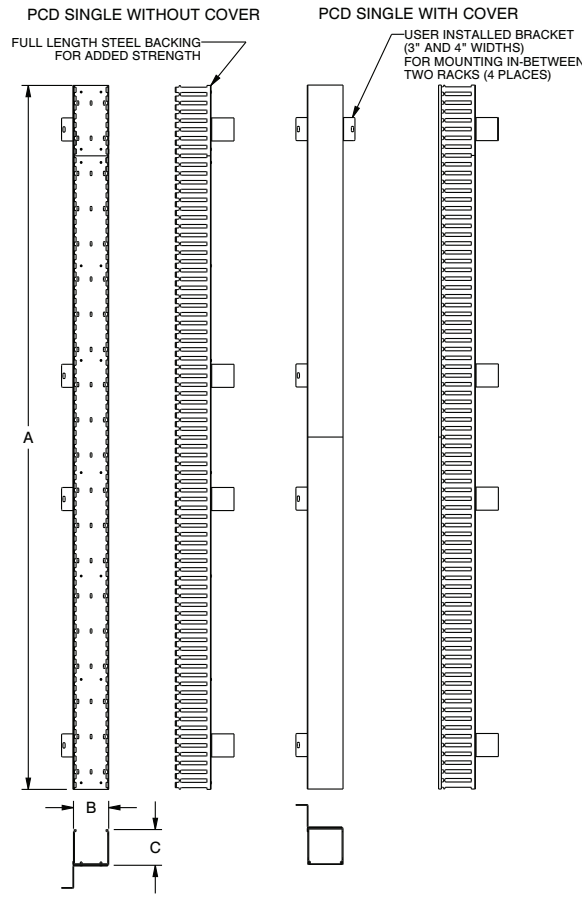

PCD Series

basic dimensions

PCD SERIES DUAL	A LENGTH (IN)	B WIDTH (IN)	C HEIGHT (IN)
PCD-3-6-38DC	68 [1727.2]	3 [76.2]	6.06 [153.92]
PCD-3-6-45DC	80 [2032]	3 [76.2]	6.06 [153.92]
PCD-4-8-38DC	68 [1727.2]	4 [101.6]	8.06 [204.72]
PCD-4-8-45DC	80 [2032]	4 [101.6]	8.06 [204.72]
PCD-4-8-51DC	92 [2336.8]	4 [101.6]	8.06 [204.72]

PCD SERIES SINGLE	A LENGTH (IN)	B WIDTH (IN)	C HEIGHT (IN)
PCD-2-3-38SC	68 [1727.2]	2 [50.8]	3.06 [77.72]
PCD-2-3-45SC	80 [2032]	2 [50.8]	3.06 [77.72]
PCD-3-3-38SC	68 [1727.2]	3 [76.2]	3.06 [77.72]
PCD-3-3-45SC	80 [2032]	3 [76.2]	3.06 [77.72]
PCD-4-4-38SC	68 [1727.2]	4 [101.6]	4.06 [103.12]
PCD-4-4-45SC	80 [2032]	4 [101.6]	4.06 [103.12]
PCD-4-4-51SC	92 [2336.8]	4 [101.6]	4.06 [103.12]

PCD SERIES SINGLE	A LENGTH (IN)	B WIDTH (IN)	C HEIGHT (IN)
PCD-2-3-30SC*	56 [1422.4]	2 [50.8]	3.06 [77.72]
PCD-1.5-2-4BK**	72 [1828.8]	1.5 [38.1]	2.00 [50.80]
PCD-1.5-4-4BK**	72 [1828.8]	1.5 [38.1]	4.00 [101.60]

* DOES NOT INCLUDE BRACKETS, INCLUDES MOUNTING HARDWARE.
** DOES NOT INCLUDE BRACKETS, DOES NOT INCLUDE MOUNTING HARDWARE, INCLUDES 4 PIECES

what great systems are built on.™

A brand of **legrand**

MA
Middle Atlantic Products

middleatlantic.com | middleatlantic.ca