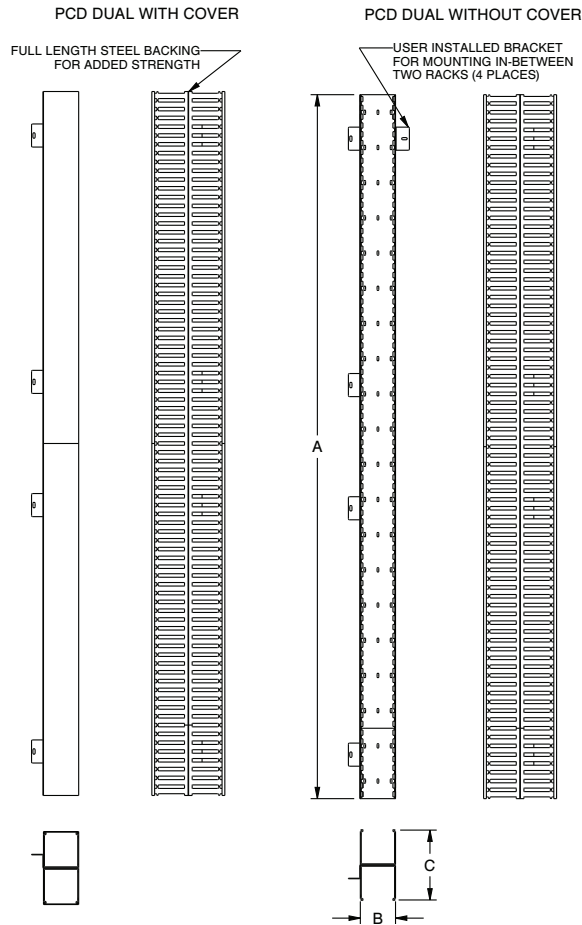

PCD Series

basic dimensions

PCD SERIES DUAL	A LENGTH (IN)	B WIDTH (IN)	C HEIGHT (IN)
PCD-3-6-38DC	68 [1727.2]	3 [76.2]	6.06 [153.92]
PCD-3-6-45DC	80 [2032]	3 [76.2]	6.06 [153.92]
PCD-4-8-38DC	68 [1727.2]	4 [101.6]	8.06 [204.72]
PCD-4-8-45DC	80 [2032]	4 [101.6]	8.06 [204.72]
PCD-4-8-51DC	92 [2336.8]	4 [101.6]	8.06 [204.72]

PCD SERIES SINGLE	A LENGTH (IN)	B WIDTH (IN)	C HEIGHT (IN)
PCD-2-3-38SC	68 [1727.2]	2 [50.8]	3.06 [77.72]
PCD-2-3-45SC	80 [2032]	2 [50.8]	3.06 [77.72]
PCD-3-3-38SC	68 [1727.2]	3 [76.2]	3.06 [77.72]
PCD-3-3-45SC	80 [2032]	3 [76.2]	3.06 [77.72]
PCD-4-4-38SC	68 [1727.2]	4 [101.6]	4.06 [103.12]
PCD-4-4-45SC	80 [2032]	4 [101.6]	4.06 [103.12]
PCD-4-4-51SC	92 [2336.8]	4 [101.6]	4.06 [103.12]

PCD SERIES SINGLE	A LENGTH (IN)	B WIDTH (IN)	C HEIGHT (IN)
PCD-2-3-30SC*	56 [1422.4]	2 [50.8]	3.06 [77.72]
PCD-1.5-2-4BK**	72 [1828.8]	1.5 [38.1]	2.00 [50.80]
PCD-1.5-4-4BK**	72 [1828.8]	1.5 [38.1]	4.00 [101.60]

* DOES NOT INCLUDE BRACKETS, INCLUDES MOUNTING HARDWARE.
** DOES NOT INCLUDE BRACKETS, DOES NOT INCLUDE MOUNTING HARDWARE, INCLUDES 4 PIECES

what great systems are built on.™

A brand of **legrand**

MA
Middle Atlantic Products

middleatlantic.com | middleatlantic.ca