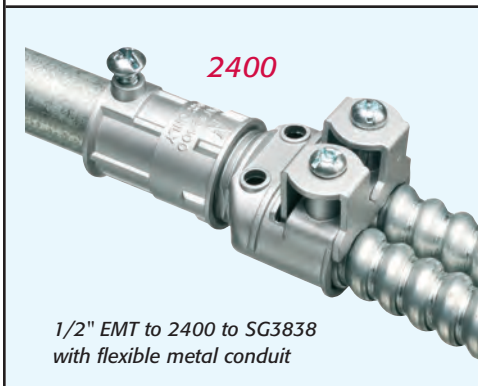

NEW!
more on
reverse

Zinc Combination Couplings

For easy attachment of EMT and Rigid Thread

Quick, easy installation!

2400

2410

Arlington's 2400 series combination couplings below, with a variety of listed fittings...

2400

1/2" EMT to 2400 to SG3838 with flexible metal conduit

2410

3/4" EMT to 2410 to 846 with NM cable

2411

3/4" EMT to 2411 to L422 with flexible metal conduit

2410

3/4" EMT to 2410 to SG38 with flexible metal conduit

2410

3/4" EMT to 2410 to GF50 with flexible metal conduit

2400

1/2" EMT to 2400 to L42 with flexible metal conduit

Arlington's new EMT-to-rigid combination couplings offer a cost-effective solution and the ultimate in jobsite flexibility!

They feature a female thread for use with a variety of listed fittings. For added convenience and versatility, they also have a set-screw for quick, easy attachment to EMT.

- Reduce inventory
- cETLus Listed