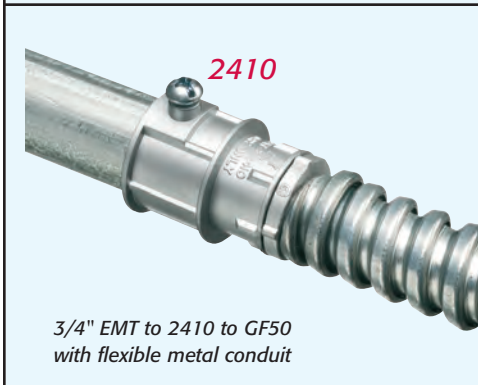

NEW!
more on
reverse

Zinc Combination Couplings

For easy attachment of EMT and Rigid Thread

Quick, easy installation!

2400

2410

Arlington's 2400 series combination couplings below, with a variety of listed fittings...

2400

1/2" EMT to 2400 to SG3838 with flexible metal conduit

2410

3/4" EMT to 2410 to 846 with NM cable

2411

3/4" EMT to 2411 to L422 with flexible metal conduit

2410

3/4" EMT to 2410 to SG38 with flexible metal conduit

2410

3/4" EMT to 2410 to GF50 with flexible metal conduit

2400

1/2" EMT to 2400 to L42 with flexible metal conduit

Arlington's new EMT-to-rigid combination couplings offer a cost-effective solution and the ultimate in jobsite flexibility!

They feature a female thread for use with a variety of listed fittings. For added convenience and versatility, they also have a set-screw for quick, easy attachment to EMT.

- Reduce inventory
- cETLus Listed