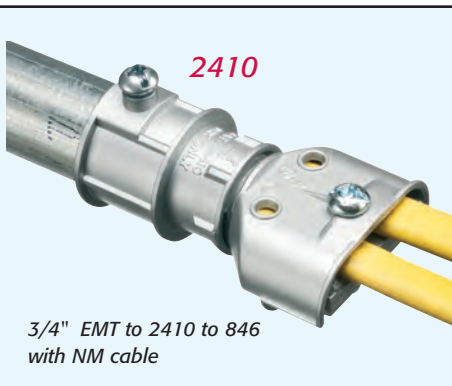

NEW!
more on
reverse

Zinc Combination Couplings

For easy attachment of EMT and Rigid Thread

Quick, easy installation!

2400

2410

Arlington's 2400 series combination couplings below, with a variety of listed fittings...

2400

1/2" EMT to 2400 to SG3838 with flexible metal conduit

2410

3/4" EMT to 2410 to 846 with NM cable

2411

3/4" EMT to 2411 to L422 with flexible metal conduit

2410

3/4" EMT to 2410 to SG38 with flexible metal conduit

2410

3/4" EMT to 2410 to GF50 with flexible metal conduit

2400

1/2" EMT to 2400 to L42 with flexible metal conduit

Arlington's new EMT-to-rigid combination couplings offer a cost-effective solution and the ultimate in jobsite flexibility!

They feature a female thread for use with a variety of listed fittings. For added convenience and versatility, they also have a set-screw for quick, easy attachment to EMT.

- Reduce inventory
- cETLus Listed