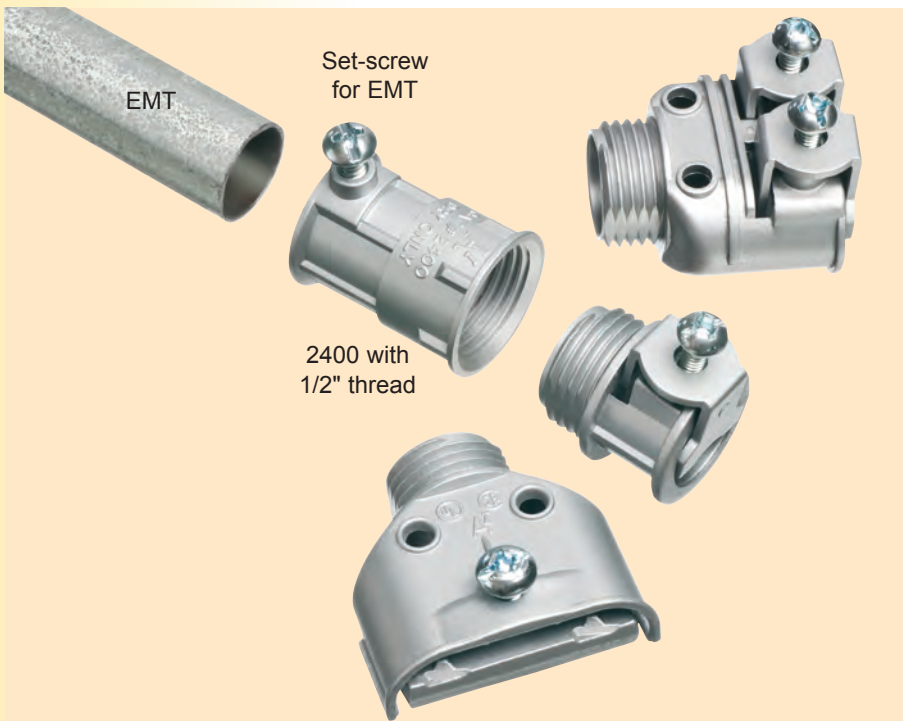

NEW!
more on
reverse

Zinc Combination Couplings

For easy attachment of EMT and Rigid Thread

Quick, easy installation!

2400

2410

Arlington's 2400 series combination couplings below, with a variety of listed fittings...

They feature a female thread for use with a variety of listed fittings. For added convenience and versatility, they also have a set-screw for quick, easy attachment to EMT.

- Reduce inventory
- cETLus Listed

www.aifittings.com

Zinc Combination Couplings

With Female Thread

Versatile,
convenient
attachment to
EMT and rigid

Catalog Number	UPC/DEI/NAED Mfg. #018997	Combination Couplings Size/Use	Unit Pkg	Std Pkg
2400	06920	Metallic. 1/2" EMT to 1/2" female thread	50	50
2410	06921	Metallic. 3/4" EMT to 1/2" female thread	50	50
2411	06922	Metallic. 3/4" EMT to 3/4" female thread	50	50

2410
1/2" Threads

2411
3/4" Threads

Arlington's 2400 series combination couplings, for use with a variety of listed fittings...

Arlington

1 Stauffer Industrial Park
Scranton, PA 18517

800/233.4717

Fax 570/562.0646