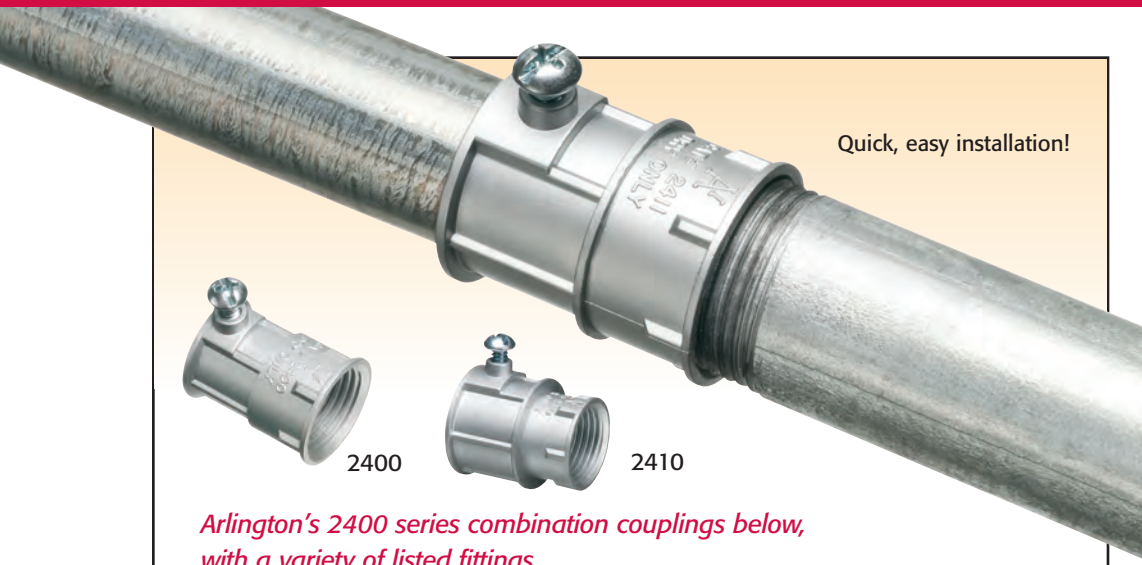

NEW!
more on
reverse

Zinc Combination Couplings

For easy attachment of EMT and Rigid Thread

Quick, easy installation!

2400

2410

Arlington's 2400 series combination couplings below, with a variety of listed fittings...

2410

3/4" EMT to 2410 to GF50 with flexible metal conduit

2400

1/2" EMT to 2400 to L42 with flexible metal conduit

Arlington's new EMT-to-rigid combination couplings offer a cost-effective solution and the ultimate in jobsite flexibility!

They feature a female thread for use with a variety of listed fittings. For added convenience and versatility, they also have a set-screw for quick, easy attachment to EMT.

- Reduce inventory
- cETLus Listed