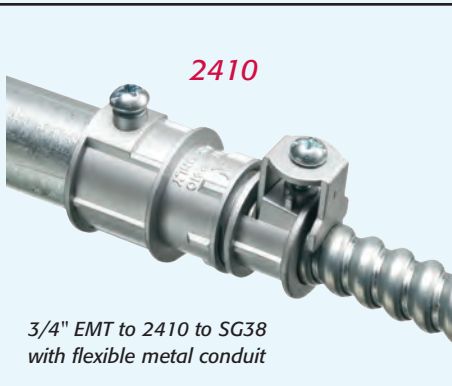

NEW!
more on
reverse

Zinc Combination Couplings

For easy attachment of EMT and Rigid Thread

Quick, easy installation!

2400

2410

Arlington's 2400 series combination couplings below, with a variety of listed fittings...

2400

1/2" EMT to 2400 to SG3838 with flexible metal conduit

2410

3/4" EMT to 2410 to 846 with NM cable

2411

3/4" EMT to 2411 to L422 with flexible metal conduit

2410

3/4" EMT to 2410 to SG38 with flexible metal conduit

2410

3/4" EMT to 2410 to GF50 with flexible metal conduit

2400

1/2" EMT to 2400 to L42 with flexible metal conduit

Arlington's new EMT-to-rigid combination couplings offer a cost-effective solution and the ultimate in jobsite flexibility!

They feature a female thread for use with a variety of listed fittings. For added convenience and versatility, they also have a set-screw for quick, easy attachment to EMT.

- Reduce inventory
- cETLus Listed