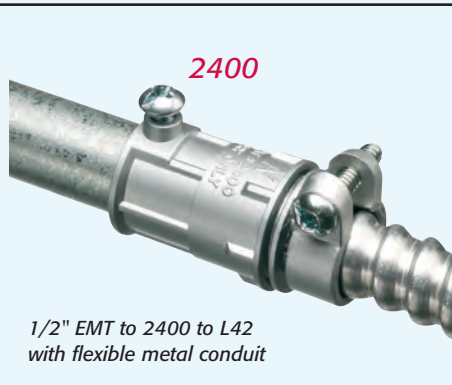

NEW!
more on
reverse

Zinc Combination Couplings

For easy attachment of EMT and Rigid Thread

Quick, easy installation!

2400

2410

Arlington's 2400 series combination couplings below, with a variety of listed fittings...

2400

1/2" EMT to 2400 to SG3838 with flexible metal conduit

2410

3/4" EMT to 2410 to 846 with NM cable

2411

3/4" EMT to 2411 to L422 with flexible metal conduit

2410

3/4" EMT to 2410 to SG38 with flexible metal conduit

2410

3/4" EMT to 2410 to GF50 with flexible metal conduit

2400

1/2" EMT to 2400 to L42 with flexible metal conduit

Arlington's new EMT-to-rigid combination couplings offer a cost-effective solution and the ultimate in jobsite flexibility!

They feature a female thread for use with a variety of listed fittings. For added convenience and versatility, they also have a set-screw for quick, easy attachment to EMT.

- Reduce inventory
- cETLus Listed