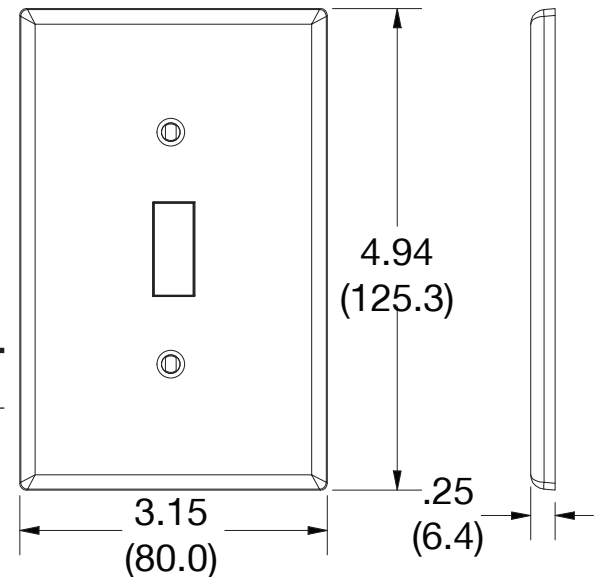

Mid-Size Wallplate Toggle 1-Gang

Features

- High-impact, self-extinguishing polycarbonate material
- More rigid; sharp lines and less dimpling
- Smooth satin finish; blends into wall with an optimum finish
- Captive screw feature on single-gang versions, hold screws in place for quick installation

Ordering Information

Description	Gang	Color	UPC Number	Catalog Number
Toggle mid-size wallplate, smooth satin finish, for use with toggle switch	1	Brown	883778313288	PJ1

Listings

cULus Listed

Specifications

Material	Polycarbonate thermoplastic
Thickness	.25 (6.4)
Orientation	Orientation
Mounting	Screw
Mounting Screws	Painted steel
Dimensions	4.94 in x 3.15 in x 0.25 in
Flammability	UL 94 V2

Dimensions in Inches (mm)