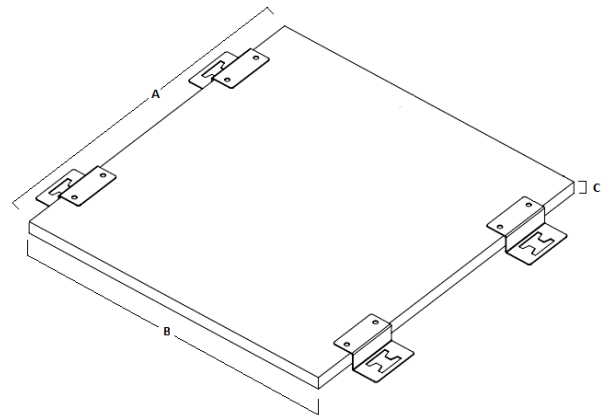

Characteristics

Installation	QuadCab, ReBox, IR
--------------	--------------------

Accessories

Black Velcro Roll	HVFBK575
9" Velco Strips, Yellow	MCCMV9YL10

Online Resources

Customer Drawing
eCatalog

Dimensions- inches (mm)

A	20" (508)
B	19" (483)
C	1" (25)