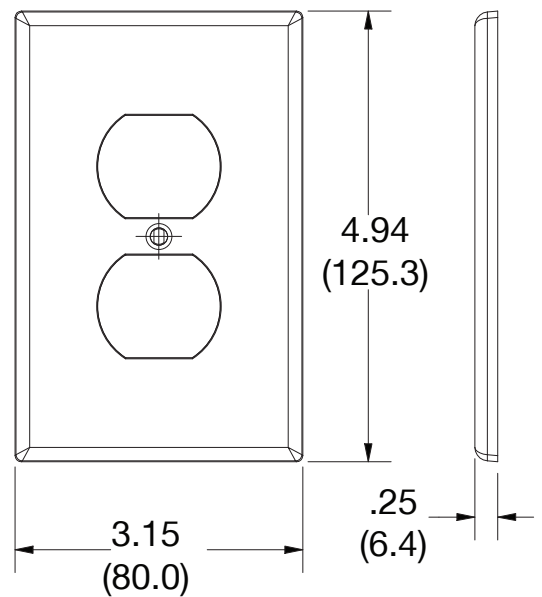

Mid-Size Wallplate Duplex 1-Gang

Features

- High-impact, self-extinguishing polycarbonate material
- More rigid; sharp lines and less dimpling
- Smooth satin finish; blends into wall with an optimum finish
- Captive screw feature on single-gang versions, hold screws in place for quick installation

Ordering Information

Description	Gang	Color	UPC Number	Catalog Number
Duplex wallplate smooth satin finish, for use with duplex receptacle	1	Gray	883778314650	PJ8GY

Listings

cULus Listed

Specifications

Material	Polycarbonate thermoplastic
Thickness	.25 (6.4)
Orientation	Orientation
Mounting	Screw
Mounting Screws	Painted steel
Dimensions	4.94 in x 3.15 in x 0.25 in
Flammability	UL 94 V2

Dimensions in Inches (mm)

Bryant Electric • An affiliate of Hubbell Incorporated (Delaware) • 40 Waterview Drive • Shelton, CT 06484
Phone (800) 323-2792 • Specifications subject to change without notice